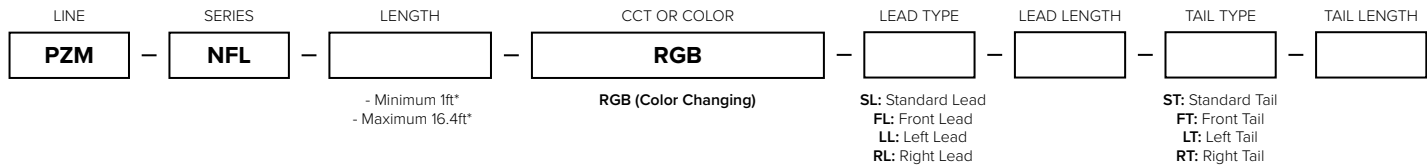

Quick-Ship Order Information

FIXTURE	ITEM NUMBER
4FT NEOFLUX L-SERIES RGB (48-3/4" length)	PZM-NFL-4-RGB
8FT NEOFLUX L-SERIES RGB (96-1/2" length)	PZM-NFL-8-RGB
ACCESSORY	ITEM NUMBER
4FT ALUMINUM CHANNEL FOR NEOFLUX L-SERIES	PZM-NFL-CHAN-4
4FT 'SELF LOCKING' ALUMINUM CHANNEL FOR NEOFLUX L-SERIES (SPECIAL ORDER)	PZM-NFL-LCHAN-4
4FT FLEXIBLE ALUMINUM CHANNEL FOR NEOFLUX L-SERIES (SPECIAL ORDER)	PZM-NFL-CHANFLEX-4
1FT 4PIN JUMPER CABLE FOR NEOFLUX RGB	PZM-NF-4JUMP1
10FT 4PIN JUMPER CABLE FOR NEOFLUX RGB	PZM-NF-4JUMP10
BAG OF 2 MOUNTING BRACKET FOR NEOFLUX L-SERIES	PZM-NFL-CLIPS
BAG OF 10 END CAPS FOR NEOFLUX L-SERIES	PZ-NFL-END

Each quick-ship length of Neoflux includes: attached 8" Lead & Tail with WHITE IP68 connection, 3ft conkitt to bare wire with female screw-on connection, 1 mounting clip per foot, and 2 end caps

Special Order Information

Please allow 12-16 weeks for special order items