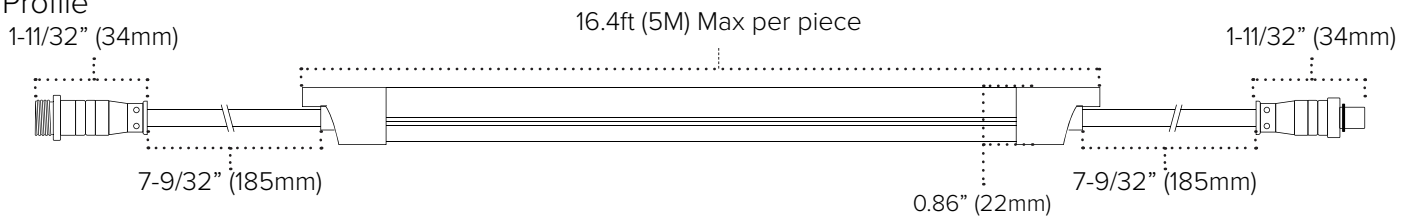

Side Profile