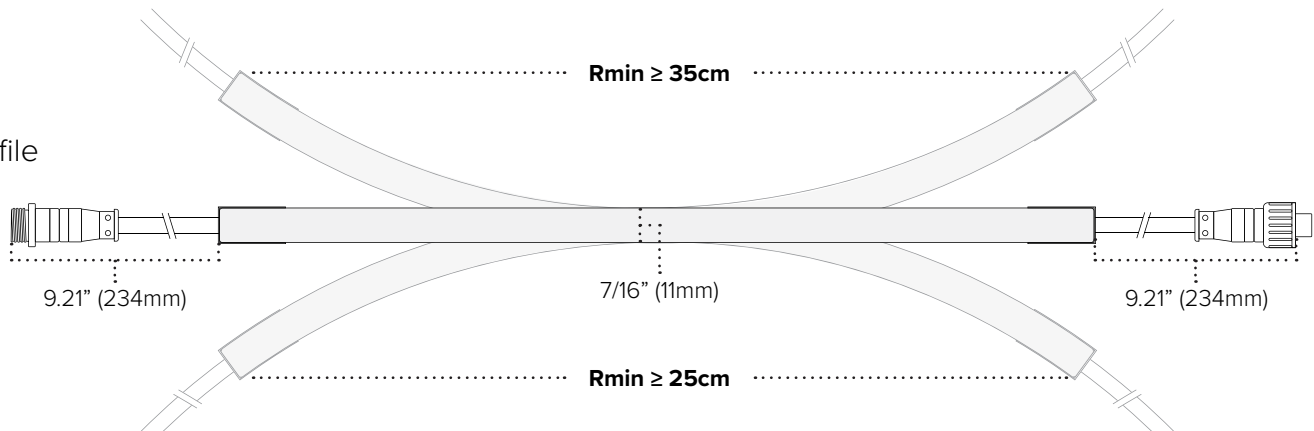

PROJECT:	TYPE:
LOCATION:	CAT:

Description

Flexible LED linear lighting that mimics the look of neon in a brighter, longer lasting format that consumes less power

Features

- PU construction provides excellent UV, salt water, chlorine, high temperature, and impact resistance
- Weatherproof IP67 outdoor rating
- Lateral flexibility (relative to light source)
- Quick-ship skus or special order options

Mounting

Aluminum channel or mounting clips

Applications

Outlining building facades and roof-lines, columns and pillars, coves and eaves

Warranty

5 Years

Technical Information

Input Voltage	24V DC Constant Voltage
Max Current	0.59A per meter / 0.18A per foot
Max Power	14.2W per meter / 4.33W per foot
Color	RGBW
Lumens	131Lm/ft
Cut Increments	100mm (3.94")
Max Run	5 meters (16.4 feet) interconnected
Dimming	Requires RGB Control
Ambient Temp	-30°C (-22°F) to 80°C (176°F)**
Rating	cETLus Listed; Indoor/Outdoor; IP67
Rated Life	50,000 Hours

Side Profile

Top Profile

Quick-Ship Order Information

FIXTURE	ITEM NUMBER
4FT NEOFLUX L-SERIES RGBW (48-3/4" length)	PZM-NFL-4-RGBW
8FT NEOFLUX L-SERIES RGBW (96-1/2" length)	PZM-NFL-8-RGBW
16.4FT NEOFLUX L-SERIES RGBW (196-13/16" length)	PZM-NFL-16.4-RGBW
ACCESSORY	ITEM NUMBER
4FT ALUMINUM CHANNEL FOR NEOFLUX L-SERIES	PZM-NFL-CHAN-4
4FT 'SELF LOCKING' ALUMINUM CHANNEL FOR NEOFLUX L-SERIES (SPECIAL ORDER)	PZM-NFL-LCHAN-4
4FT FLEXIBLE ALUMINUM CHANNEL FOR NEOFLUX L-SERIES (SPECIAL ORDER)	PZM-NFL-CHANFLEX-4
1FT 5PIN JUMPER CABLE FOR NEOFLUX RGBW	PZM-NF-5JUMP1
10FT 5PIN JUMPER CABLE FOR NEOFLUX RGBW	PZM-NF-5JUMP10
BAG OF 8 MOUNTING BRACKET FOR NEOFLUX L-SERIES	PZM-NFL-CLIPS
BAG OF 10 END CAPS FOR NEOFLUX L-SERIES	PZ-NFL-END

Each quick-ship length of Neoflux includes: attached 8" Lead & Tail with WHITE IP68 connection, 3ft conkito to bare wire with female screw-on connection, 1 mounting clip per foot, and 2 end caps

Special Order Information