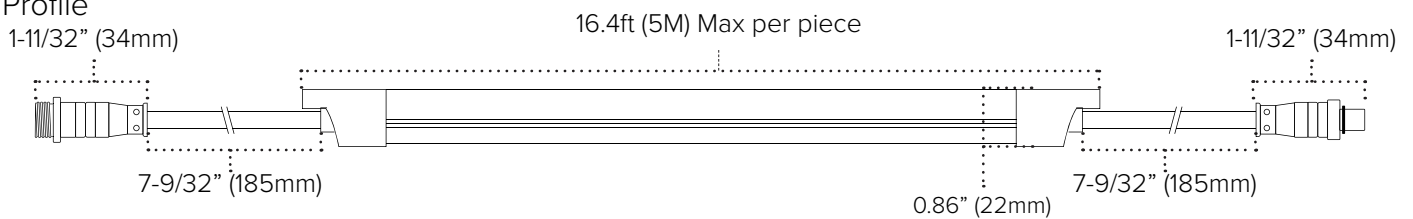

PROJECT:	TYPE:
LOCATION:	CAT:

Description

Flexible LED linear lighting that mimics the look of neon in a brighter, longer lasting format that consumes less power

Features

- PU construction provides excellent UV, salt water, chlorine, high temperature, and impact resistance
- Weatherproof IP67 outdoor rating
- Lateral flexibility (relative to light source)
- Quick-ship skus or special order options

Mounting

Aluminum channel or mounting clips

Applications

Outlining building facades and roof-lines, columns and pillars, coves and eaves

Warranty

5 Years

Technical Information

Input Voltage	24V DC Constant Voltage
Max Current	0.59A per meter / 0.18A per foot
Max Power	14.2W per meter / 4.33W per foot
Color	RGBW
Lumens	131Lm/ft
Cut Increments	100mm (3.94")
Max Run	5 meters (16.4 feet) interconnected
Dimming	Requires RGB Control
Ambient Temp	-30°C (-22°F) to 80°C (176°F)**
Rating	cETLus Listed; Indoor/Outdoor; IP67
Rated Life	50,000 Hours

Side Profile

Top Profile

Quick-Ship Order Information

FIXTURE	ITEM NUMBER
4FT NEOFLUX L-SERIES RGBW (48-3/4" length)	PZM-NFL-4-RGBW
8FT NEOFLUX L-SERIES RGBW (96-1/2" length)	PZM-NFL-8-RGBW
16.4FT NEOFLUX L-SERIES RGBW (196-13/16" length)	PZM-NFL-16.4-RGBW
ACCESSORY	ITEM NUMBER
4FT ALUMINUM CHANNEL FOR NEOFLUX L-SERIES	PZM-NFL-CHAN-4
4FT 'SELF LOCKING' ALUMINUM CHANNEL FOR NEOFLUX L-SERIES (SPECIAL ORDER)	PZM-NFL-LCHAN-4
4FT FLEXIBLE ALUMINUM CHANNEL FOR NEOFLUX L-SERIES (SPECIAL ORDER)	PZM-NFL-CHANFLEX-4
1FT 5PIN JUMPER CABLE FOR NEOFLUX RGBW	PZM-NF-5JUMP1
10FT 5PIN JUMPER CABLE FOR NEOFLUX RGBW	PZM-NF-5JUMP10
BAG OF 8 MOUNTING BRACKET FOR NEOFLUX L-SERIES	PZM-NFL-CLIPS
BAG OF 10 END CAPS FOR NEOFLUX L-SERIES	PZ-NFL-END

Each quick-ship length of Neoflux includes: attached 8" Lead & Tail with WHITE IP68 connection, 3ft conkito to bare wire with female screw-on connection, 1 mounting clip per foot, and 2 end caps

Special Order Information