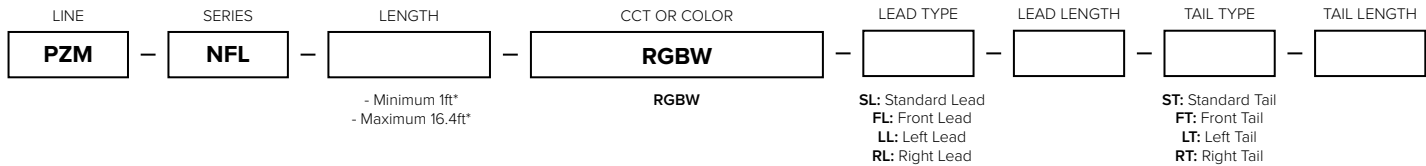

Quick-Ship Order Information

FIXTURE	ITEM NUMBER
4FT NEOFLUX L-SERIES RGBW (48-3/4" length)	PZM-NFL-4-RGBW
8FT NEOFLUX L-SERIES RGBW (96-1/2" length)	PZM-NFL-8-RGBW
16.4FT NEOFLUX L-SERIES RGBW (196-13/16" length)	PZM-NFL-16.4-RGBW
ACCESSORY	ITEM NUMBER
4FT ALUMINUM CHANNEL FOR NEOFLUX L-SERIES	PZM-NFL-CHAN-4
4FT 'SELF LOCKING' ALUMINUM CHANNEL FOR NEOFLUX L-SERIES (SPECIAL ORDER)	PZM-NFL-LCHAN-4
4FT FLEXIBLE ALUMINUM CHANNEL FOR NEOFLUX L-SERIES (SPECIAL ORDER)	PZM-NFL-CHANFLEX-4
1FT 5PIN JUMPER CABLE FOR NEOFLUX RGBW	PZM-NF-5JUMP1
10FT 5PIN JUMPER CABLE FOR NEOFLUX RGBW	PZM-NF-5JUMP10
BAG OF 8 MOUNTING BRACKET FOR NEOFLUX L-SERIES	PZM-NFL-CLIPS
BAG OF 10 END CAPS FOR NEOFLUX L-SERIES	PZ-NFL-END

Each quick-ship length of Neoflux includes: attached 8" Lead & Tail with WHITE IP68 connection, 3ft conkito to bare wire with female screw-on connection, 1 mounting clip per foot, and 2 end caps

Special Order Information

Please allow 12-16 weeks for special order items