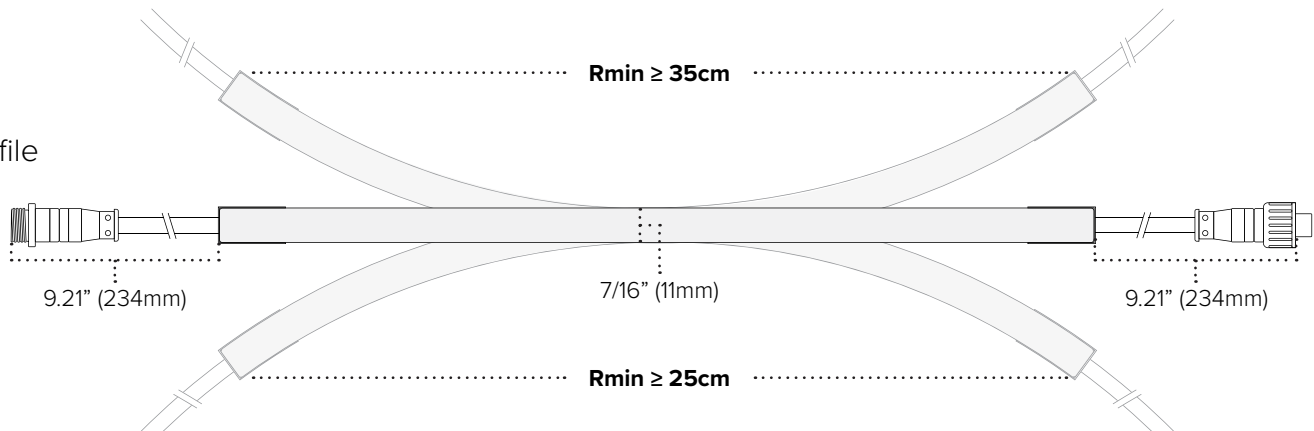

Top Profile