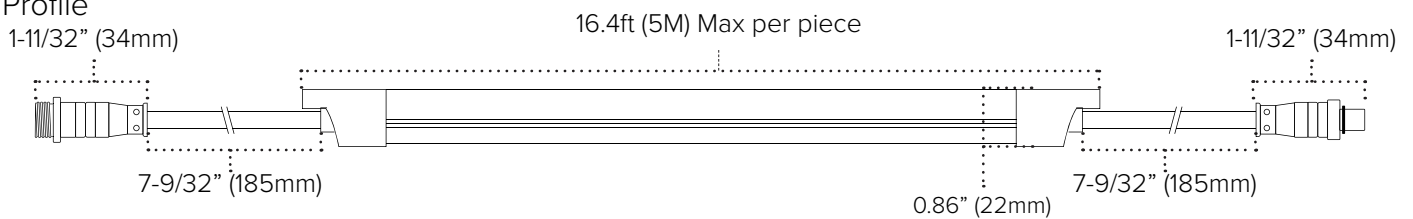

Side Profile