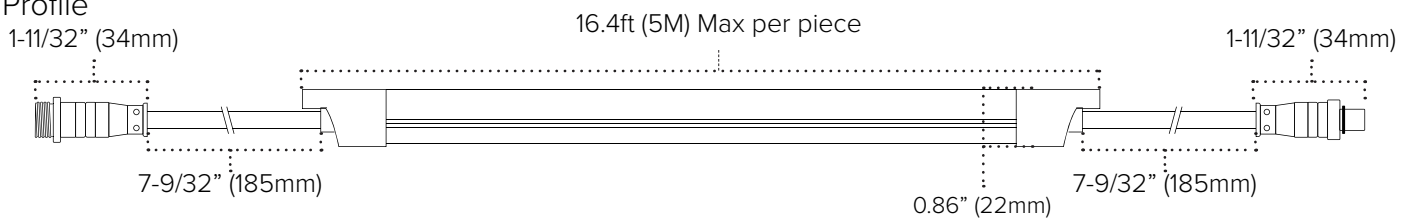

Side Profile