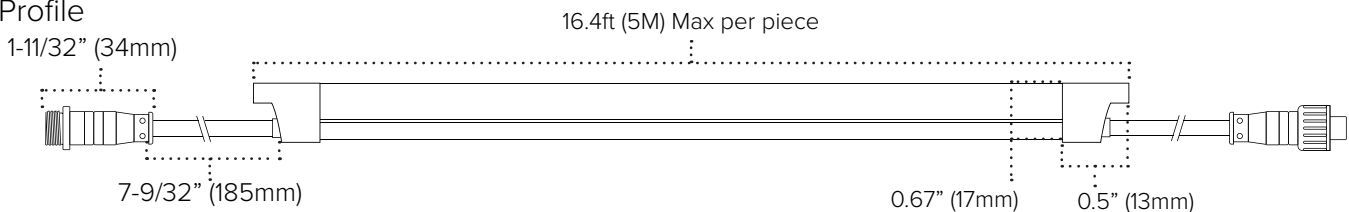

PROJECT:	TYPE:
LOCATION:	CAT:

Description

Flexible LED linear lighting that mimics the look of neon in a brighter, longer lasting format that consumes less power

Features

- PU construction provides excellent UV, salt water, chlorine, high temperature, and impact resistance
- Weatherproof IP67 outdoor rating
- Vertical flexibility (relative to light source)
- Quick-ship skus or special order options

Mounting

Aluminum channel or mounting clips

Applications

Outlining building facades and roof-lines, columns and pillars, coves and eaves

Warranty

5 Years

Technical Information

Input Voltage	24V DC Constant Voltage
Max Current	0.59A per meter / 0.18A per foot
Max Power	14.2W per meter / 4.33W per foot
Color	RGBW
Lumens	240Lm/ft
Cut Increments	100mm (3.94")
Max Run	5 meters (16.4 feet) interconnected
Dimming	Requires RGB Control
Ambient Temp	-30°C (-22°F) to 80°C (176°F)**
Rating	cETLus Listed; Indoor/Outdoor; IP67
Rated Life	50,000 Hours

Side Profile

Rmin ≥ 25cm

Top Profile

Rmin ≥ 35cm

Quick-Ship Order Information

FIXTURE	ITEM NUMBER
4FT NEOFLUX V-SERIES RGBW (48-3/4" length)	PZM-NFV-4-RGBW
8FT NEOFLUX V-SERIES RGBW (96-1/2" length)	PZM-NFV-8-RGBW
16.4FT NEOFLUX V-SERIES RGBW (196-13/16" length)	PZM-NFV-16.4-RGBW
ACCESSORY	ITEM NUMBER
4FT ALUMINUM CHANNEL FOR NEOFLUX V-SERIES	PZM-NFV-CHAN-4
4FT FLEXIBLE ALUMINUM CHANNEL FOR NEOFLUX V-SERIES (SPECIAL ORDER)	PZM-NFV-CHANFLEX-4
1FT 5PIN JUMPER CABLE FOR NEOFLUX RGBW	PZM-NF-5JUMP1
10FT 5PIN JUMPER CABLE FOR NEOFLUX RGBW	PZM-NF-5JUMP10
BAG OF 8 MOUNTING BRACKET FOR NEOFLUX V-SERIES	PZM-NFV-CLIPS
BAG OF 10 END CAPS FOR NEOFLUX V-SERIES	PZ-NFV-END

Each quick-ship length of Neoflux includes: attached 8" Lead & Tail with WHITE IP68 connection, 3ft conk to bare wire with female screw-on connection, 1 mounting clip per foot, and 2 end caps

Special Order Information