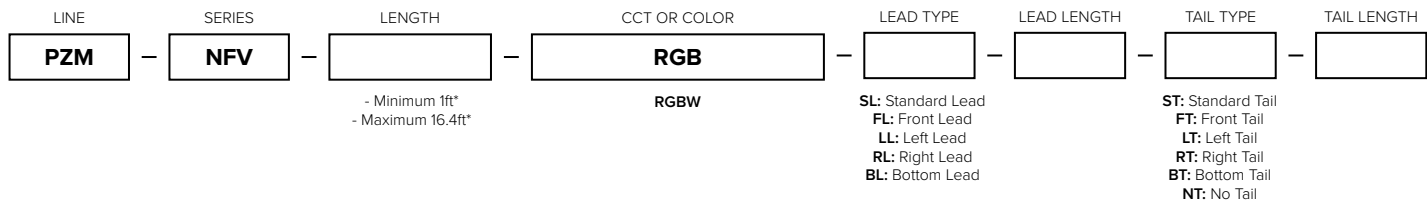

Quick-Ship Order Information

FIXTURE	ITEM NUMBER
4FT NEOFLUX V-SERIES RGBW (48-3/4" length)	PZM-NFV-4-RGBW
8FT NEOFLUX V-SERIES RGBW (96-1/2" length)	PZM-NFV-8-RGBW
16.4FT NEOFLUX V-SERIES RGBW (196-13/16" length)	PZM-NFV-16.4-RGBW
ACCESSORY	ITEM NUMBER
4FT ALUMINUM CHANNEL FOR NEOFLUX V-SERIES	PZM-NFV-CHAN-4
4FT FLEXIBLE ALUMINUM CHANNEL FOR NEOFLUX V-SERIES (SPECIAL ORDER)	PZM-NFV-CHANFLEX-4
1FT 5PIN JUMPER CABLE FOR NEOFLUX RGBW	PZM-NF-5JUMP1
10FT 5PIN JUMPER CABLE FOR NEOFLUX RGBW	PZM-NF-5JUMP10
BAG OF 8 MOUNTING BRACKET FOR NEOFLUX V-SERIES	PZM-NFV-CLIPS
BAG OF 10 END CAPS FOR NEOFLUX V-SERIES	PZ-NFV-END

Each quick-ship length of Neoflux includes: attached 8" Lead & Tail with WHITE IP68 connection, 3ft conk to bare wire with female screw-on connection, 1 mounting clip per foot, and 2 end caps

Special Order Information

Please allow 12-16 weeks for special order items