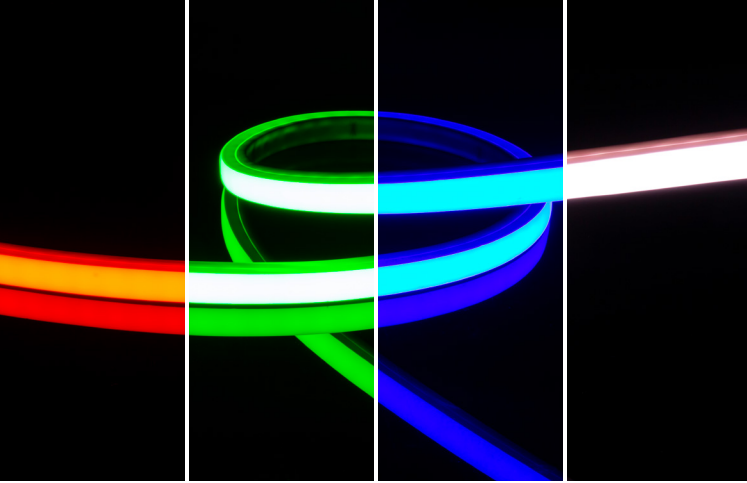

PROJECT:	TYPE:
LOCATION:	CAT:

Description

Flexible LED linear lighting that mimics the look of neon in a brighter, longer lasting format that consumes less power

Features

- PU construction provides excellent UV, salt water, chlorine, high temperature, and impact resistance
- Weatherproof IP67 outdoor rating
- Vertical flexibility (relative to light source)
- Quick-ship skus or special order options

Mounting

Aluminum channel or mounting clips

Applications

Outlining building facades and roof-lines, columns and pillars, coves and eaves

Warranty

5 Years

Technical Information

Input Voltage	24V DC Constant Voltage
Max Current	0.59A per meter / 0.18A per foot
Max Power	14.2W per meter / 4.33W per foot
Color	RGBW
Lumens	240Lm/ft
Cut Increments	100mm (3.94")
Max Run	5 meters (16.4 feet) interconnected
Dimming	Requires RGB Control
Ambient Temp	-30°C (-22°F) to 80°C (176°F)**
Rating	cETLus Listed; Indoor/Outdoor; IP67
Rated Life	50,000 Hours

Each quick-ship length of Neoflux includes: attached 8" Lead & Tail with WHITE IP68 connection, 3ft conk to bare wire with female screw-on connection, 1 mounting clip per foot, and 2 end caps

Special Order Information