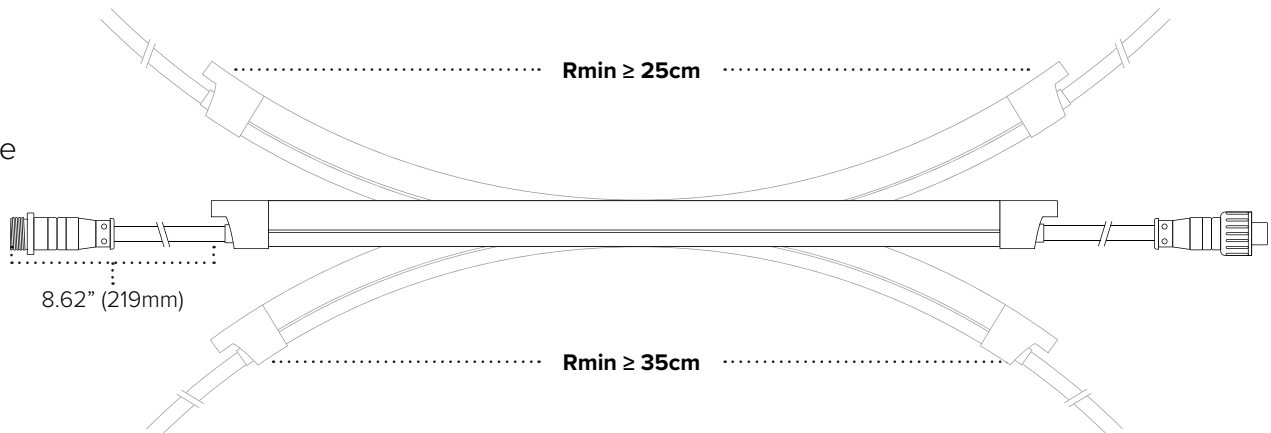

PROJECT:	TYPE:
LOCATION:	CAT:

Description

Flexible LED linear lighting that mimics the look of neon in a brighter, longer lasting format that consumes less power

Features

- PU construction provides excellent UV, salt water, chlorine, high temperature, and impact resistance
- Weatherproof IP67 outdoor rating
- Vertical flexibility (relative to light source)
- Quick-ship skus or special order options

Mounting

Aluminum channel or mounting clips

Applications

Outlining building facades and roof-lines, columns and pillars, coves and eaves

Warranty

5 Years

Technical Information

Input Voltage	24V DC Constant Voltage
Max Current	0.59A per meter / 0.18A per foot
Max Power	14.2W per meter / 4.33W per foot
Color	RGBW
Lumens	240Lm/ft
Cut Increments	100mm (3.94")
Max Run	5 meters (16.4 feet) interconnected
Dimming	Requires RGB Control
Ambient Temp	-30°C (-22°F) to 80°C (176°F)**
Rating	cETLus Listed; Indoor/Outdoor; IP67
Rated Life	50,000 Hours

Side Profile

Rmin ≥ 25cm

Top Profile

Rmin ≥ 35cm

Quick-Ship Order Information

FIXTURE	ITEM NUMBER
4FT NEOFLUX V-SERIES RGBW (48-3/4" length)	PZM-NFV-4-RGBW
8FT NEOFLUX V-SERIES RGBW (96-1/2" length)	PZM-NFV-8-RGBW
16.4FT NEOFLUX V-SERIES RGBW (196-13/16" length)	PZM-NFV-16.4-RGBW
ACCESSORY	ITEM NUMBER
4FT ALUMINUM CHANNEL FOR NEOFLUX V-SERIES	PZM-NFV-CHAN-4
4FT FLEXIBLE ALUMINUM CHANNEL FOR NEOFLUX V-SERIES (SPECIAL ORDER)	PZM-NFV-CHANFLEX-4
1FT 5PIN JUMPER CABLE FOR NEOFLUX RGBW	PZM-NF-5JUMP1
10FT 5PIN JUMPER CABLE FOR NEOFLUX RGBW	PZM-NF-5JUMP10
BAG OF 8 MOUNTING BRACKET FOR NEOFLUX V-SERIES	PZM-NFV-CLIPS
BAG OF 10 END CAPS FOR NEOFLUX V-SERIES	PZ-NFV-END

Each quick-ship length of Neoflux includes: attached 8" Lead & Tail with WHITE IP68 connection, 3ft conk to bare wire with female screw-on connection, 1 mounting clip per foot, and 2 end caps

Special Order Information