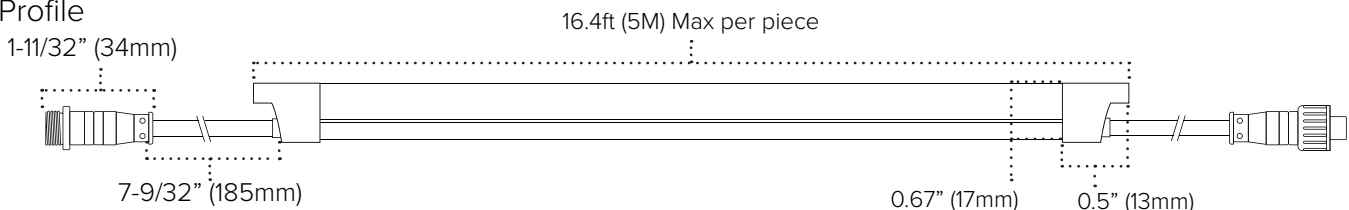

Side Profile