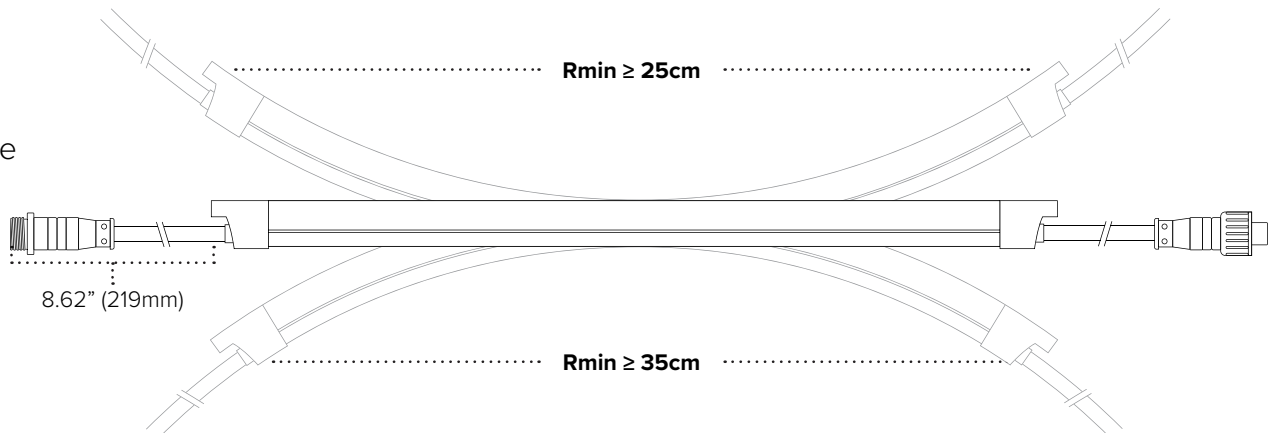

Top Profile