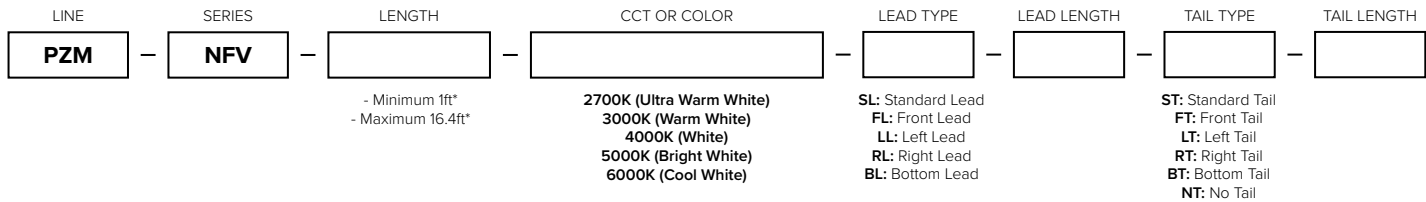

Quick-Ship Order Information

FIXTURE	ITEM NUMBER
4FT NEOFLUX V-SERIES 3000K (48-3/4" length)	PZM-NFV-4-WW
4FT NEOFLUX V-SERIES 5000K (48-3/4" length)	PZM-NFV-4-WH
8FT NEOFLUX V-SERIES 3000K (96-1/2" length)	PZM-NFV-8-WW
8FT NEOFLUX V-SERIES 5000K (96-1/2" length)	PZM-NFV-8-WH
16.4FT NEOFLUX V-SERIES 3000K (196-13/16" length)	PZM-NFV-16.4-WW
16.4FT NEOFLUX V-SERIES 5000K (196-13/16" length)	PZM-NFV-16.4-WH
ACCESSORY	ITEM NUMBER
4FT ALUMINUM CHANNEL FOR NEOFLUX V-SERIES	PZM-NFV-CHAN-4
4FT FLEXIBLE ALUMINUM CHANNEL FOR NEOFLUX V-SERIES (SPECIAL ORDER)	PZM-NFV-CHANFLEX-4
1FT 2PIN JUMPER CABLE FOR NEOFLUX SINGLE COLOR	PZM-NF-2JUMP1
10FT 2PIN JUMPER CABLE FOR NEOFLUX SINGLE COLOR	PZM-NF-2JUMP10
BAG OF 8 MOUNTING BRACKET FOR NEOFLUX V-SERIES	PZM-NFV-CLIPS
BAG OF 10 END CAPS FOR NEOFLUX V-SERIES	PZ-NFV-END

Ech quick-ship length of Neoflux includes: attached 8" Lead & Tail with WHITE IP68 connection, 3ft conkito to bare wire with female screw-on connection, 1 mounting clip per foot, and 2 end caps

Special Order Information

Please allow 12-16 weeks for special order items