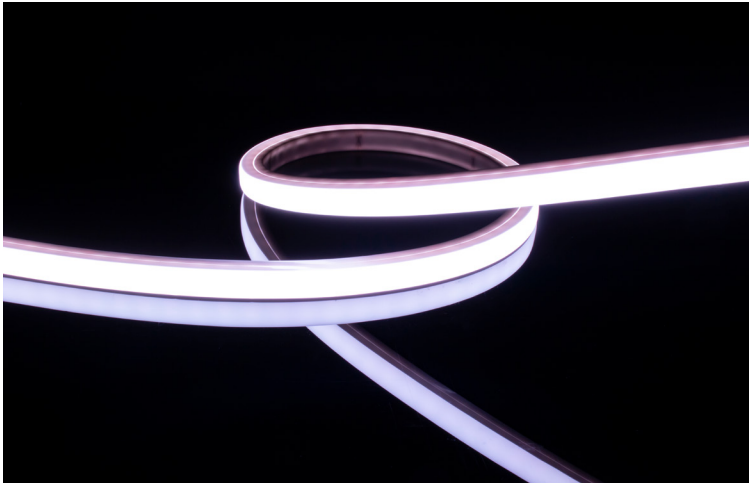

PROJECT:	TYPE:
LOCATION:	CAT:

Description

Flexible LED linear lighting that mimics the look of neon in a brighter, longer lasting format that consumes less power

Features

- PU construction provides excellent UV, salt water, chlorine, high temperature, and impact resistance
- Weatherproof IP67 outdoor rating
- Vertical flexibility (relative to light source)
- Quick-ship skus or special order options

Mounting

Aluminum channel or mounting clips

Applications

Outlining building facades and roof-lines, columns and pillars, coves and eaves

Warranty

5 Years

Technical Information

Input Voltage	24V DC Constant Voltage				
Max Current	0.416A per meter / 0.127A per foot				
Max Power	10W per meter / 3.05W per foot				
Color	Ultra Warm White	Warm White	White	Bright White	Cool White
CCT/nm	2700K	3000K	4000K	5000K	6000K
Lumens	246Lm/ft	250Lm/ft	259Lm/ft	263Lm/ft	268Lm/ft
CRI	80+				
Cut Increments	50mm (1.96")				
Max Run	10 meters (32.8 feet) interconnected				
Dimming	10-100% with most TRIAC or ELV dimmers*; 0-10V Dimming capable				
Ambient Temp	-30°C (-22°F) to 80°C (176°F)**				
Rating	cETLus Listed; Indoor/Outdoor; IP67				
Rated Life	50,000 Hours				

Ech quick-ship length of Neoflux includes: attached 8" Lead & Tail with WHITE IP68 connection, 3ft conkito to bare wire with female screw-on connection, 1 mounting clip per foot, and 2 end caps

Special Order Information