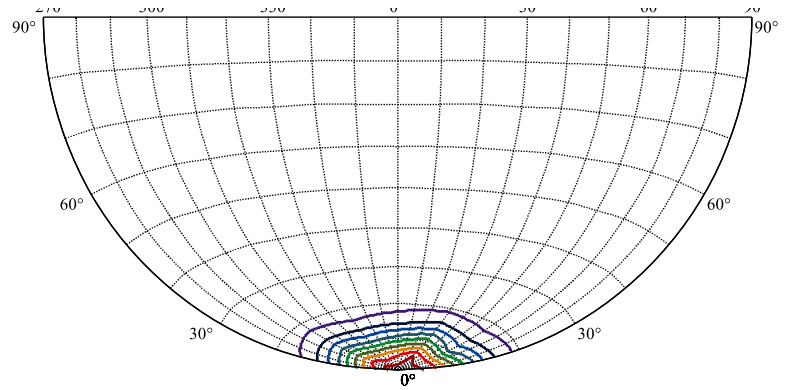

Zone	Lumens	%Lamp	%Fixt
0-30	5907.60	92.31%	90.64%
0-40	6177.42	96.52%	94.78%
0-60	6411.40	100.18%	98.37%
0-90	6487.60	101.37%	99.54%
0-120	6487.74	101.37%	99.55%
0-180	6517.38	101.83%	100.00%
60-90	114.45	1.79%	1.76%
90-120	0.61	0.01%	0.01%
90-130	1.05	0.02%	0.02%
90-150	5.23	0.08%	0.08%
90-180	28.97	0.45%	0.44%
0-19.02	5213.90	81.47%	80.00%

LUX DISTANCE CURVE (3000K)

Max , Ave Beam angle of C120 plane 20.54

LUX DISTRIBUTION CURVE (3000K)

ISO CANDELA DIAGRAM (3000K)

C120(Max): —  
 C0/C180: —  
 C90/C270: —

[Unit:cd]  
**Imax:45855.45**  
 (10%Imax) 4585.54  
 (20%Imax) 9171.09  
 (30%Imax) 13756.6  
 (40%Imax) 18342.2  
 (50%Imax) 22927.7  
 (60%Imax) 27513.3  
 (70%Imax) 32098.8  
 (80%Imax) 36684.4  
 (90%Imax) 41269.9