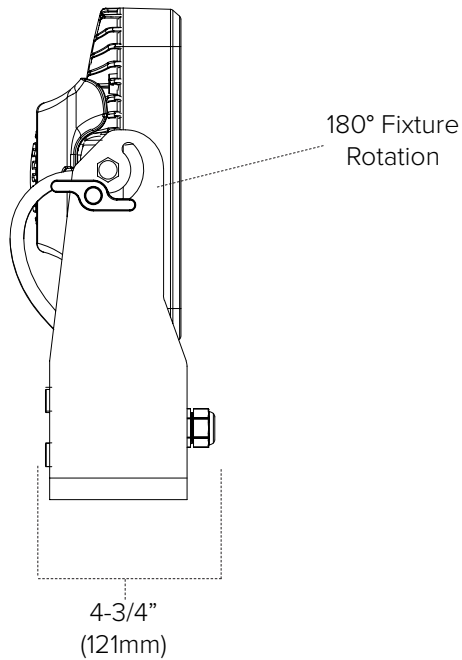

Technical Information

CCT	3000K	RGB	RGBW
Input Voltage Range	100-240V AC, 50/60Hz		
Max Power	97W	97W	97W
Power Factor	0.977	0.977	0.977
Input Current	0.99A	0.99A	0.99A
Drive Current	0.75A	0.25A	0.2A
Max Power Linking	9 units		
Max Signal Linking	30 units (use PZM-WW-SIGADPT-BK)		
Max Lumens	4500Lm	2300Lm	2300Lm
Dimming	0-100%		
Strobe	0-20Hz		
Data Protocol	DMX512; RDM Required for address		
DMX Channel	1 Channel (2 Channels for Strobe)	3 Channels (5 Channels for Strobe)	4 Channels (6 Channels for Strobe)
Optics	20° Standard (10° or 40° option available - special order only)		
Net Weight	11.2Kg (24.7Lbs)		
Working Temp	-20°C (-4°F) ~ 45° (113°F)		
IP Grade	IP65		
Safety Rating	cULus Listed; Wet locations		
Rated Life	50,000 Hours		

Physical Dimensions

21" (532mm)

Attached mounting bracket

Photometrics

For additional photometric information and IES files, please visit [PrizmLighting.com](http://PrizmLighting.com)

ZONAL LUMEN SUMMARY (3000K)