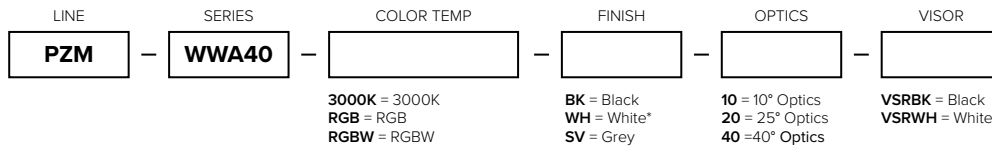

Accessory Information

ACCESSORY	ITEM NUMBER
POWER + SIGNAL SPLITTER FOR WALL WASHERS (15FT 6PIN LEAD, 3FT POWER BARE WIRE, 3FT DMX BARE WIRE)	PZM-WW-PSL-15FT
1FT POWER + SIGNAL LINKING CABLE (6PIN)	PZM-WW-JUMP1-BK
3FT POWER + SIGNAL LINKING CABLE (6PIN)	PZM-WW-JUMP3-BK
6FT POWER + SIGNAL LINKING CABLE (6PIN)	PZM-WW-JUMP6-BK
20FT POWER + SIGNAL LINKING CABLE (6PIN)	PZM-WW-JUMP20-BK
3FT SIGNAL EXTENSION FOR WALL WASHERS (6PIN TO BARE WIRE)	PZM-WW-SIGEXTEND-BK
XLR3 TO XLR5 ADAPTER (BAG OF 2)	PZM-WW-XLR3-XLR5
SIGNAL TERMINATION END FOR WALL WASHERS (6PIN)	PZM-WW-SIGEND6PIN
POLE CLAMP WITH SAFETY CABLE FOR WALL WASHERS	PZM-WW-PCLMP

Special Order Information

Please allow 12-16 weeks for special order items

*MOQs may apply.

Control

DMX 512 Protocol

Requires RDM (Remote Device Management) to address each fixture. Each fixture is factory set to ID=001.

CCT	3000K	RGB	RGBW
Data Protocol	DMX512; RDM Required for address		
DMX Channel	1 Channel (2 Channels for Strobe)	3 Channels (5 Channels for Strobe)	4 Channels (6 Channels for Strobe)

NOTES