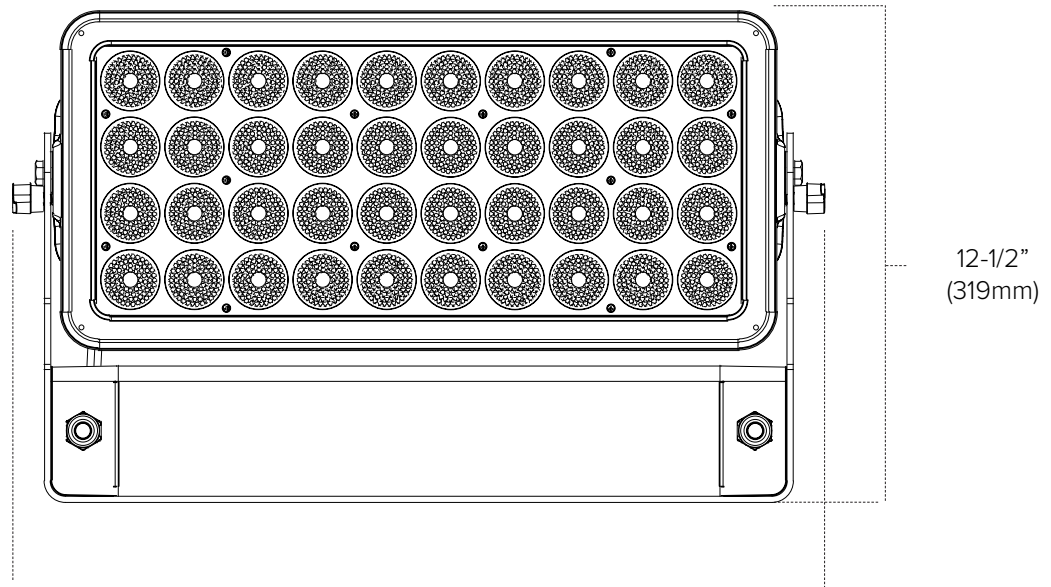

PROJECT:  TYPE:

LOCATION:  CAT:

Black Silver White  
Silver and White finishes are available as special order only

**Description**

Heavy duty array wall washer in 3000K, RGB, or RGBW

**Features**

- 4x10 array pattern with long-life, low-maintenance LEDs
- Quick-ship & special order options available (please allow 12-16 weeks for special order options)
- Durable die-cast aluminum housing with IP65 rating
- Single cable power and signal linking
- DMX 512 Data protocol
- RDM Required to address - fixtures are factory set to ID=001
- Adjustable angle design and easy installation maximizes on site flexibility
- Additional optics and visor options available (special order only)

Technical Information

CCT	3000K	RGB	RGBW
Input Voltage Range	100-240V AC, 50/60Hz		
Max Power	97W	97W	97W
Power Factor	0.977	0.977	0.977
Input Current	0.99A	0.99A	0.99A
Drive Current	0.75A	0.25A	0.2A
Max Power Linking	9 units		
Max Signal Linking	30 units (use PZM-WW-SIGADPT-BK)		
Max Lumens	4500Lm	2300Lm	2300Lm
Dimming	0-100%		
Strobe	0-20Hz		
Data Protocol	DMX512; RDM Required for address		
DMX Channel	1 Channel (2 Channels for Strobe)	3 Channels (5 Channels for Strobe)	4 Channels (6 Channels for Strobe)
Optics	20° Standard (10° or 40° option available - special order only)		
Net Weight	11.2Kg (24.7Lbs)		
Working Temp	-20°C (-4°F) ~ 45° (113°F)		
IP Grade	IP65		
Safety Rating	cULus Listed; Wet locations		
Rated Life	50,000 Hours		

Physical Dimensions

21" (532mm)

Attached mounting bracket

Photometrics

For additional photometric information and IES files, please visit [PrizmLighting.com](http://PrizmLighting.com)

ZONAL LUMEN SUMMARY (3000K)