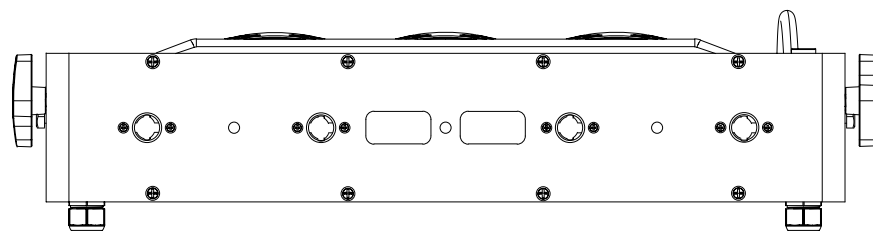

PROJECT:  TYPE:

LOCATION:  CAT:

Black Silver White  
Silver and White finishes are available as special order only

**Description**

Heavy duty array wall washer in 3000K, RGB, or RGBW

**Features**

- 4x10 array pattern with long-life, low-maintenance LEDs
- Quick-ship & special order options available (please allow 12-16 weeks for special order options)
- Durable die-cast aluminum housing with IP65 rating
- Single cable power and signal linking
- DMX 512 Data protocol
- RDM Required to address - fixtures are factory set to ID=001
- Adjustable angle design and easy installation maximizes on site flexibility
- Additional optics and visor options available (special order only)

**Mounting**

Attached mounting bracket

**Applications**

Commercial wall washing, entrance and facade lighting, seasonal & decorative displays, entertainment and event lighting, large scale and municipal installations, bridges and walkways

Technical Information

CCT	3000K	RGB	RGBW
Input Voltage Range	100-240V AC, 50/60Hz		
Max Power	97W	97W	97W
Power Factor	0.977	0.977	0.977
Input Current	0.99A	0.99A	0.99A
Drive Current	0.75A	0.25A	0.2A
Max Power Linking	9 units		
Max Signal Linking	30 units (use PZM-WW-SIGADPT-BK)		
Max Lumens	4500Lm	2300Lm	2300Lm
Dimming	0-100%		
Strobe	0-20Hz		
Data Protocol	DMX512; RDM Required for address		
DMX Channel	1 Channel (2 Channels for Strobe)	3 Channels (5 Channels for Strobe)	4 Channels (6 Channels for Strobe)
Optics	20° Standard (10° or 40° option available - special order only)		
Net Weight	11.2Kg (24.7Lbs)		
Working Temp	-20°C (-4°F) ~ 45° (113°F)		
IP Grade	IP65		
Safety Rating	cULus Listed; Wet locations		
Rated Life	50,000 Hours		

Physical Dimensions

21" (532mm)

Attached mounting bracket

Photometrics

For additional photometric information and IES files, please visit [PrizmLighting.com](http://PrizmLighting.com)

ZONAL LUMEN SUMMARY (3000K)