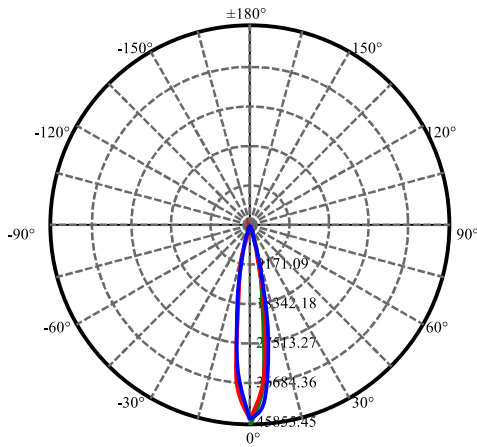

Physical Dimensions

21" (532mm)

Attached mounting bracket

Photometrics

For additional photometric information and IES files, please visit [PrizmLighting.com](http://PrizmLighting.com)

ZONAL LUMEN SUMMARY (3000K)

Zone	Lumens	%Lamp	%Fixt
0-30	5907.60	92.31%	90.64%
0-40	6177.42	96.52%	94.78%
0-60	6411.40	100.18%	98.37%
0-90	6487.60	101.37%	99.54%
0-120	6487.74	101.37%	99.55%
0-180	6517.38	101.83%	100.00%
60-90	114.45	1.79%	1.76%
90-120	0.61	0.01%	0.01%
90-130	1.05	0.02%	0.02%
90-150	5.23	0.08%	0.08%
90-180	28.97	0.45%	0.44%
0-19.02	5213.90	81.47%	80.00%

LUX DISTANCE CURVE (3000K)

Max , Ave Beam angle of C120 plane 20.54

LUX DISTRIBUTION CURVE (3000K)

ISO CANDELA DIAGRAM (3000K)

C120(Max): —  
 C0/C180: —  
 C90/C270: —

[Unit:cd]  
**Imax:45855.45**  
 (10%Imax) 4585.54  
 (20%Imax) 9171.09  
 (30%Imax) 13756.6  
 (40%Imax) 18342.2  
 (50%Imax) 22927.7  
 (60%Imax) 27513.3  
 (70%Imax) 32098.8  
 (80%Imax) 36684.4  
 (90%Imax) 41269.9