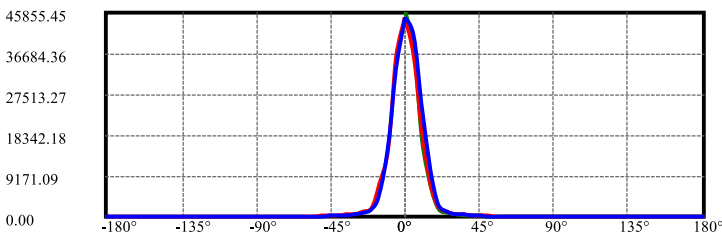

Zone	Lumens	%Lamp	%Fixt
0-30	5907.60	92.31%	90.64%
0-40	6177.42	96.52%	94.78%
0-60	6411.40	100.18%	98.37%
0-90	6487.60	101.37%	99.54%
0-120	6487.74	101.37%	99.55%
0-180	6517.38	101.83%	100.00%
60-90	114.45	1.79%	1.76%
90-120	0.61	0.01%	0.01%
90-130	1.05	0.02%	0.02%
90-150	5.23	0.08%	0.08%
90-180	28.97	0.45%	0.44%
0-19.02	5213.90	81.47%	80.00%

LUX DISTANCE CURVE (3000K)

Max , Ave Beam angle of C120 plane 20.54

LUX DISTRIBUTION CURVE (3000K)

ISO CANDELA DIAGRAM (3000K)

C120(Max): —  
 C0/C180: —  
 C90/C270: —

[Unit:cd]  
**Imax:45855.45**  
 (10%Imax) 4585.54  
 (20%Imax) 9171.09  
 (30%Imax) 13756.6  
 (40%Imax) 18342.2  
 (50%Imax) 22927.7  
 (60%Imax) 27513.3  
 (70%Imax) 32098.8  
 (80%Imax) 36684.4  
 (90%Imax) 41269.9