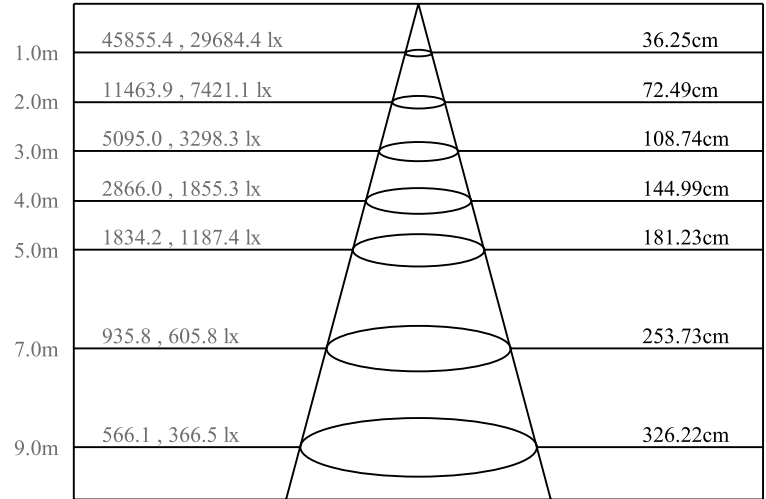

Physical Dimensions

21" (532mm)

Attached mounting bracket

Photometrics

For additional photometric information and IES files, please visit [PrizmLighting.com](http://PrizmLighting.com)

ZONAL LUMEN SUMMARY (3000K)

LUX DISTANCE CURVE (3000K)

Max , Ave Beam angle of C120 plane 20.54

LUX DISTRIBUTION CURVE (3000K)

ISO CANDELA DIAGRAM (3000K)

C120(Max): —  
 C0/C180: —  
 C90/C270: —

[Unit:cd]  
**Imax:45855.45**  
 (10%Imax) 4585.54  
 (20%Imax) 9171.09  
 (30%Imax) 13756.6  
 (40%Imax) 18342.2  
 (50%Imax) 22927.7  
 (60%Imax) 27513.3  
 (70%Imax) 32098.8  
 (80%Imax) 36684.4  
 (90%Imax) 41269.9