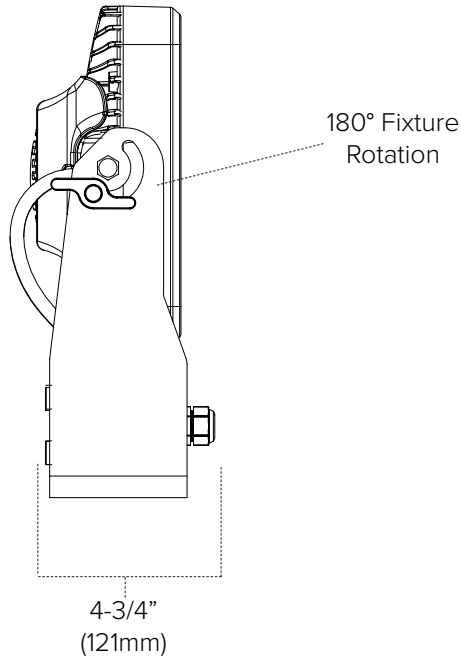

### Features

- 4x10 array pattern with long-life, low-maintenance LEDs
- Quick-ship & special order options available (please allow 12-16 weeks for special order options)
- Durable die-cast aluminum housing with IP65 rating
- Single cable power and signal linking
- DMX 512 Data protocol
- RDM Required to address - fixtures are factory set to ID=001
- Adjustable angle design and easy installation maximizes on site flexibility
- Additional optics and visor options available (special order only)

## Technical Information

CCT	3000K	RGB	RGBW
Input Voltage Range	100-240V AC, 50/60Hz		
Max Power	156W	160W	162W
Power Factor	0.994	0.995	0.995
Input Current	1.57A	1.61A	1.57A
Drive Current	1.2A	0.4A	0.3A
Max Power Linking	5 units		
Max Signal Linking	30 units (use PZM-WW-SIGADPT-BK)		
Max Lumens	9100Lm	4000Lm	4000Lm
Dimming	0-100%		
Strobe	0-20Hz		
Data Protocol	DMX512; RDM Required for address		
DMX Channel	1 Channel (2 Channels for Strobe)	3 Channels (5 Channels for Strobe)	4 Channels (6 Channels for Strobe)
Optics	20° Standard (10° or 40° - special order only)		
Net Weight	11.2Kg (24.7Lbs)		
Working Temp	-20°C (-4°F) ~ 45° (113°F)		
IP Grade	IP65		
Safety Rating	cULus Listed; Wet locations		
Rated Life	50,000 Hours		

Physical Dimensions

21"  
(532mm)

Attached mounting  
bracket

Photometrics

For additional photometric information and IES files, please visit [PrizmLighting.com](http://PrizmLighting.com)

ZONAL LUMEN SUMMARY (3000K)