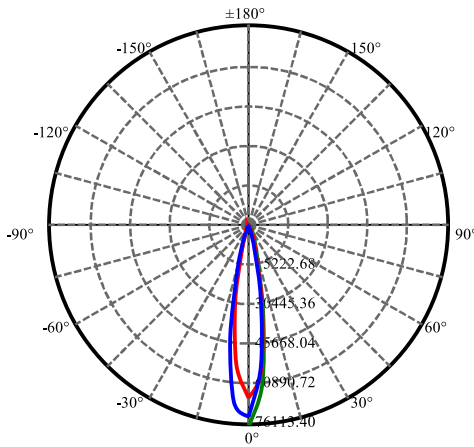

Physical Dimensions

21"  
(532mm)

Attached mounting  
bracket

Photometrics

For additional photometric information and IES files, please visit [PrizmLighting.com](http://PrizmLighting.com)

ZONAL LUMEN SUMMARY (3000K)

Zone	Lumens	%Lamp	%Fixt
0-30	10053.80	100.54%	89.36%
0-40	10549.96	105.50%	93.77%
0-60	11025.05	110.25%	97.99%
0-90	11198.62	111.99%	99.54%
0-120	11199.75	112.00%	99.55%
0-180	11250.68	112.51%	100.00%
60-90	255.81	2.56%	2.27%
90-120	2.94	0.03%	0.03%
90-130	3.97	0.04%	0.04%
90-150	11.45	0.11%	0.10%
90-180	51.74	0.52%	0.46%
0-19.96	9000.54	90.01%	80.00%

LUX DISTANCE CURVE (3000K)

Max , Ave Beam angle of C30 plane 21.80

LUX DISTRIBUTION CURVE (3000K)

ISO CANDELA DIAGRAM (3000K)

[Unit:cd]  
I<sub>max</sub>:76113.40

- (10%I<sub>max</sub>) 7611.34
- (20%I<sub>max</sub>) 15222.7
- (30%I<sub>max</sub>) 22834
- (40%I<sub>max</sub>) 30445.4
- (50%I<sub>max</sub>) 38056.7
- (60%I<sub>max</sub>) 45668
- (70%I<sub>max</sub>) 53279.4
- (80%I<sub>max</sub>) 60890.7
- (90%I<sub>max</sub>) 68502.1