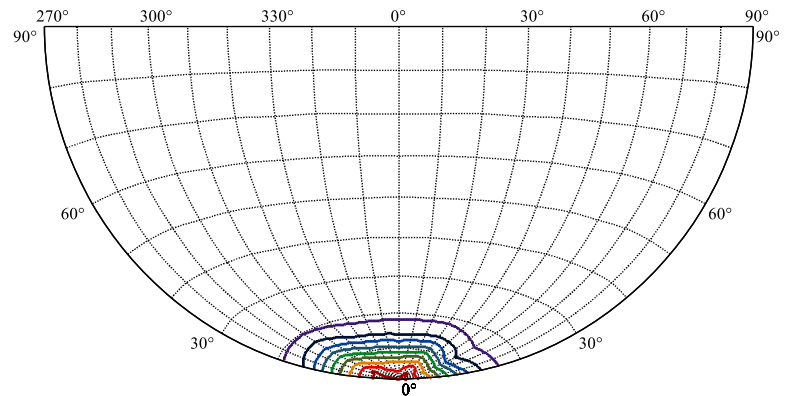

Zone	Lumens	%Lamp	%Fixt
0-30	10053.80	100.54%	89.36%
0-40	10549.96	105.50%	93.77%
0-60	11025.05	110.25%	97.99%
0-90	11198.62	111.99%	99.54%
0-120	11199.75	112.00%	99.55%
0-180	11250.68	112.51%	100.00%
60-90	255.81	2.56%	2.27%
90-120	2.94	0.03%	0.03%
90-130	3.97	0.04%	0.04%
90-150	11.45	0.11%	0.10%
90-180	51.74	0.52%	0.46%
0-19.96	9000.54	90.01%	80.00%

LUX DISTANCE CURVE (3000K)

Max , Ave Beam angle of C30 plane 21.80

LUX DISTRIBUTION CURVE (3000K)

ISO CANDELA DIAGRAM (3000K)

[Unit:cd]  
I<sub>max</sub>:76113.40

- (10%I<sub>max</sub>) 7611.34
- (20%I<sub>max</sub>) 15222.7
- (30%I<sub>max</sub>) 22834
- (40%I<sub>max</sub>) 30445.4
- (50%I<sub>max</sub>) 38056.7
- (60%I<sub>max</sub>) 45668
- (70%I<sub>max</sub>) 53279.4
- (80%I<sub>max</sub>) 60890.7
- (90%I<sub>max</sub>) 68502.1

C30(Max): —  
 C0/C180: —  
 C90/C270: —