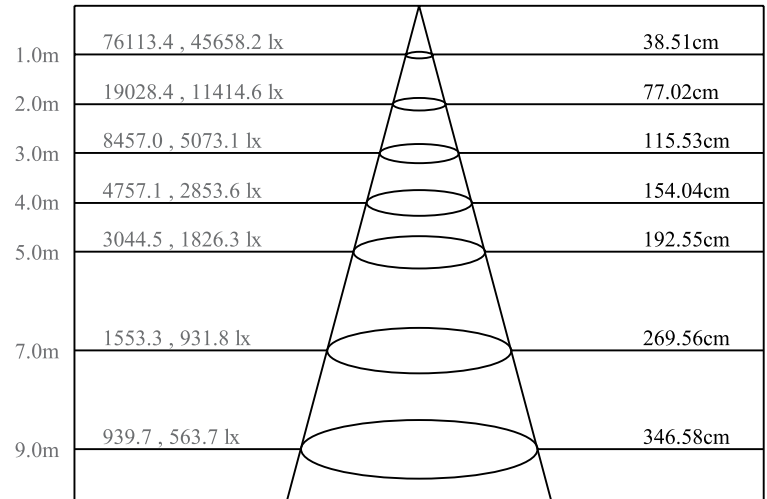

Photometrics

For additional photometric information and IES files, please visit PrizmLighting.com

ZONAL LUMEN SUMMARY (3000K)

Zone	Lumens	%Lamp	%Fixt
0-30	10053.80	100.54%	89.36%
0-40	10549.96	105.50%	93.77%
0-60	11025.05	110.25%	97.99%
0-90	11198.62	111.99%	99.54%
0-120	11199.75	112.00%	99.55%
0-180	11250.68	112.51%	100.00%
60-90	255.81	2.56%	2.27%
90-120	2.94	0.03%	0.03%
90-130	3.97	0.04%	0.04%
90-150	11.45	0.11%	0.10%
90-180	51.74	0.52%	0.46%
0-19.96	9000.54	90.01%	80.00%

LUX DISTANCE CURVE (3000K)

Max , Ave Beam angle of C30 plane 21.80