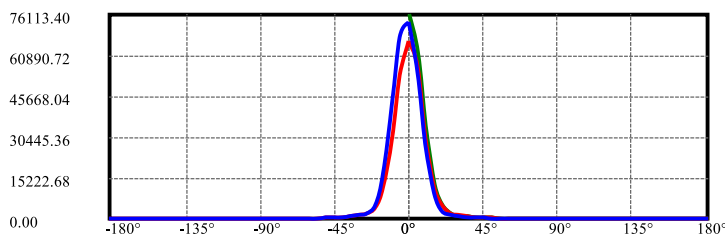

Zone	Lumens	%Lamp	%Fixt
0-30	10053.80	100.54%	89.36%
0-40	10549.96	105.50%	93.77%
0-60	11025.05	110.25%	97.99%
0-90	11198.62	111.99%	99.54%
0-120	11199.75	112.00%	99.55%
0-180	11250.68	112.51%	100.00%
60-90	255.81	2.56%	2.27%
90-120	2.94	0.03%	0.03%
90-130	3.97	0.04%	0.04%
90-150	11.45	0.11%	0.10%
90-180	51.74	0.52%	0.46%
0-19.96	9000.54	90.01%	80.00%

LUX DISTANCE CURVE (3000K)

Max , Ave Beam angle of C30 plane 21.80

LUX DISTRIBUTION CURVE (3000K)

ISO CANDELA DIAGRAM (3000K)

[Unit:cd]  
I<sub>max</sub>:76113.40

- (10%I<sub>max</sub>) 7611.34
- (20%I<sub>max</sub>) 15222.7
- (30%I<sub>max</sub>) 22834
- (40%I<sub>max</sub>) 30445.4
- (50%I<sub>max</sub>) 38056.7
- (60%I<sub>max</sub>) 45668
- (70%I<sub>max</sub>) 53279.4
- (80%I<sub>max</sub>) 60890.7
- (90%I<sub>max</sub>) 68502.1