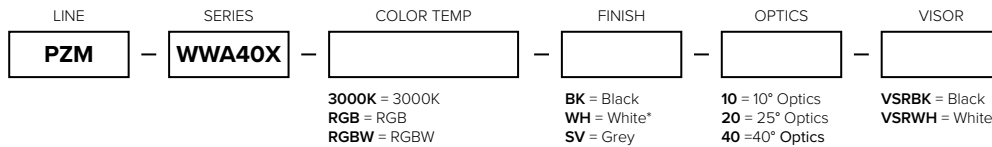

Accessory Information

ACCESSORY	ITEM NUMBER
POWER + SIGNAL SPLITTER FOR WALL WASHERS (15FT 6PIN LEAD, 3FT POWER BARE WIRE, 3FT DMX BARE WIRE)	PZM-WW-PSL-15FT
1FT POWER + SIGNAL LINKING CABLE (6PIN)	PZM-WW-JUMP1-BK
3FT POWER + SIGNAL LINKING CABLE (6PIN)	PZM-WW-JUMP3-BK
6FT POWER + SIGNAL LINKING CABLE (6PIN)	PZM-WW-JUMP6-BK
20FT POWER + SIGNAL LINKING CABLE (6PIN)	PZM-WW-JUMP20-BK
3FT SIGNAL EXTENSION FOR WALL WASHERS (6PIN TO BARE WIRE)	PZM-WW-SIGEXTEND-BK
XLR3 TO XLR5 ADAPTER (BAG OF 2)	PZM-WW-XLR3-XLR5
SIGNAL TERMINATION END FOR WALL WASHERS (6PIN)	PZM-WW-SIGEND6PIN
POLE CLAMP WITH SAFETY CABLE FOR WALL WASHERS	PZM-WW-PCLMP

Special Order Information

Please allow 12-16 weeks for special order items

*MOQs may apply.

Control

DMX 512 Protocol
Requires RDM (Remote Device Management) to address each fixture. Each fixture is factory set to ID=001.

CCT	3000K	RGB	RGBW
Data Protocol	DMX512; RDM Required for address		
DMX Channel	1 Channel (2 Channels for Strobe)	3 Channels (5 Channels for Strobe)	4 Channels (6 Channels for Strobe)

NOTES