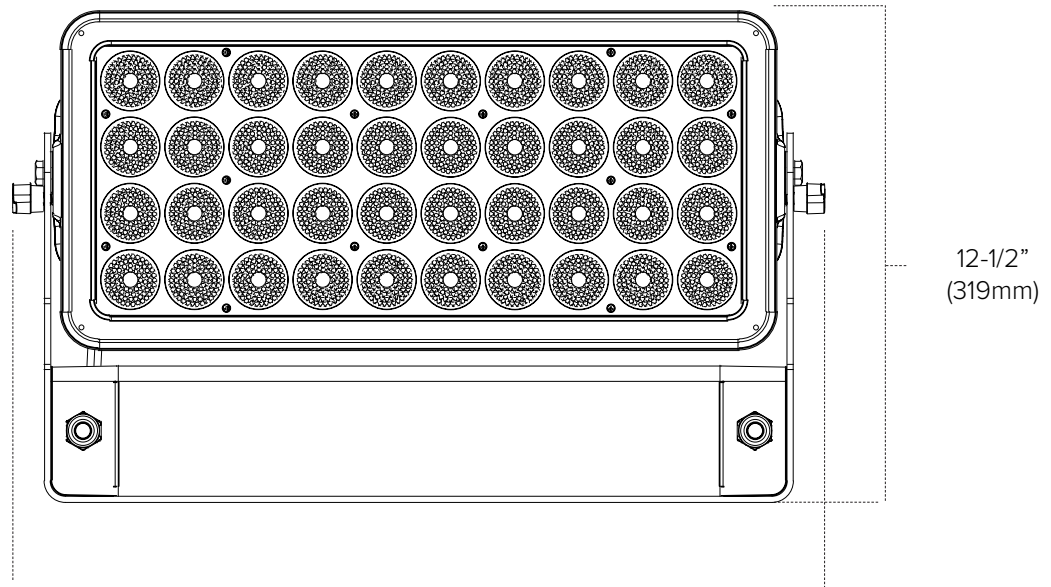

### Features

- 4x10 array pattern with long-life, low-maintenance LEDs
- Quick-ship & special order options available (please allow 12-16 weeks for special order options)
- Durable die-cast aluminum housing with IP65 rating
- Single cable power and signal linking
- DMX 512 Data protocol
- RDM Required to address - fixtures are factory set to ID=001
- Adjustable angle design and easy installation maximizes on site flexibility
- Additional optics and visor options available (special order only)

## Technical Information

CCT	3000K	RGB	RGBW
Input Voltage Range	100-240V AC, 50/60Hz		
Max Power	156W	160W	162W
Power Factor	0.994	0.995	0.995
Input Current	1.57A	1.61A	1.57A
Drive Current	1.2A	0.4A	0.3A
Max Power Linking	5 units		
Max Signal Linking	30 units (use PZM-WW-SIGADPT-BK)		
Max Lumens	9100Lm	4000Lm	4000Lm
Dimming	0-100%		
Strobe	0-20Hz		
Data Protocol	DMX512; RDM Required for address		
DMX Channel	1 Channel (2 Channels for Strobe)	3 Channels (5 Channels for Strobe)	4 Channels (6 Channels for Strobe)
Optics	20° Standard (10° or 40° - special order only)		
Net Weight	11.2Kg (24.7Lbs)		
Working Temp	-20°C (-4°F) ~ 45° (113°F)		
IP Grade	IP65		
Safety Rating	cULus Listed; Wet locations		
Rated Life	50,000 Hours		

Physical Dimensions

21"  
(532mm)

Attached mounting  
bracket

Photometrics

For additional photometric information and IES files, please visit [PrizmLighting.com](http://PrizmLighting.com)

ZONAL LUMEN SUMMARY (3000K)