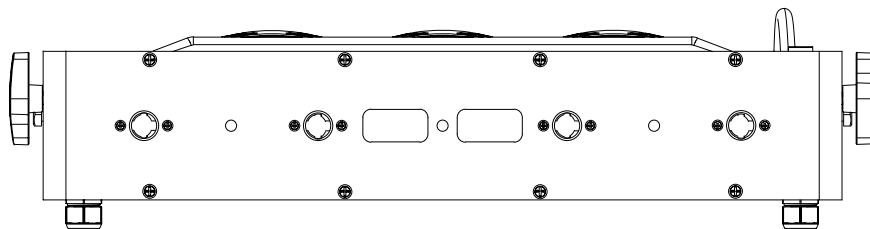

### Mounting

Attached mounting bracket

## Technical Information

CCT	3000K	RGB	RGBW
Input Voltage Range	100-240V AC, 50/60Hz		
Max Power	156W	160W	162W
Power Factor	0.994	0.995	0.995
Input Current	1.57A	1.61A	1.57A
Drive Current	1.2A	0.4A	0.3A
Max Power Linking	5 units		
Max Signal Linking	30 units (use PZM-WW-SIGADPT-BK)		
Max Lumens	9100Lm	4000Lm	4000Lm
Dimming	0-100%		
Strobe	0-20Hz		
Data Protocol	DMX512; RDM Required for address		
DMX Channel	1 Channel (2 Channels for Strobe)	3 Channels (5 Channels for Strobe)	4 Channels (6 Channels for Strobe)
Optics	20° Standard (10° or 40° - special order only)		
Net Weight	11.2Kg (24.7Lbs)		
Working Temp	-20°C (-4°F) ~ 45° (113°F)		
IP Grade	IP65		
Safety Rating	cULus Listed; Wet locations		
Rated Life	50,000 Hours		

Physical Dimensions

21"  
(532mm)

Attached mounting  
bracket

Photometrics

For additional photometric information and IES files, please visit [PrizmLighting.com](http://PrizmLighting.com)

ZONAL LUMEN SUMMARY (3000K)