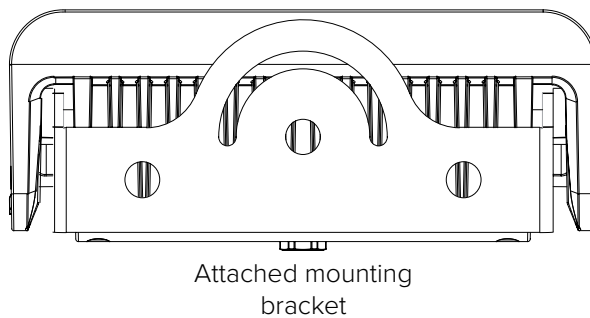

Physical Dimensions

Photometrics

For additional photometric information and IES files, please visit PrizmLighting.com

ZONAL LUMEN SUMMARY (3000K)

Zone	Lumens	%Lamp	%Fixt
0-30	1717.71	114.51%	84.47%
0-40	1932.13	128.81%	95.02%
0-60	2007.39	133.83%	98.72%
0-90	2024.55	134.97%	99.56%
0-120	2024.56	134.97%	99.56%
0-180	2033.43	135.56%	100.00%
60-90	27.52	1.83%	1.35%
90-120	0.05	0.00%	0.00%
90-130	0.14	0.01%	0.01%
90-150	2.31	0.15%	0.11%
90-180	8.61	0.57%	0.42%
0-28.14	1626.74	108.45%	80.00%

LUX DISTANCE CURVE (3000K)