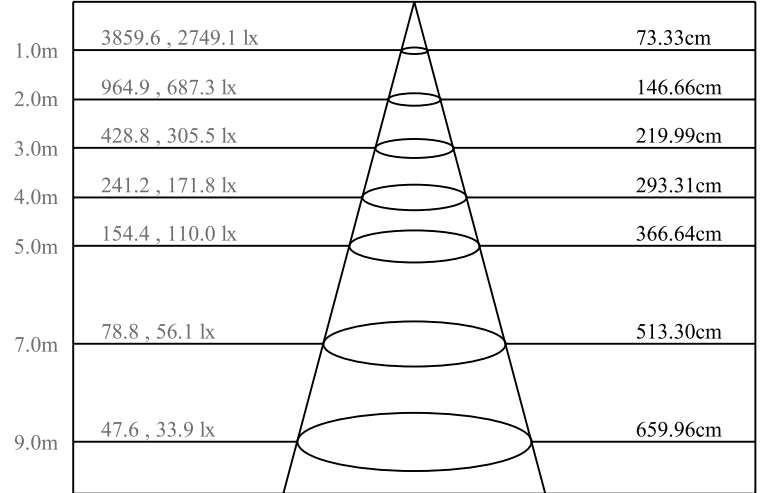

Physical Dimensions

Photometrics

For additional photometric information and IES files, please visit PrizmLighting.com

ZONAL LUMEN SUMMARY (3000K)

Zone	Lumens	%Lamp	%Fixt
0-30	1717.71	114.51%	84.47%
0-40	1932.13	128.81%	95.02%
0-60	2007.39	133.83%	98.72%
0-90	2024.55	134.97%	99.56%
0-120	2024.56	134.97%	99.56%
0-180	2033.43	135.56%	100.00%
60-90	27.52	1.83%	1.35%
90-120	0.05	0.00%	0.00%
90-130	0.14	0.01%	0.01%
90-150	2.31	0.15%	0.11%
90-180	8.61	0.57%	0.42%
0-28.14	1626.74	108.45%	80.00%

LUX DISTANCE CURVE (3000K)

Max , Ave Beam angle of C30 plane 40.27

LUX DISTRIBUTION CURVE (3000K)

ISO CANDELA DIAGRAM (3000K)

[Unit:cd]
Imax:3859.63

- (10%Imax) 385.963
- (20%Imax) 771.925
- (30%Imax) 1157.89
- (40%Imax) 1543.85
- (50%Imax) 1929.81
- (60%Imax) 2315.78
- (70%Imax) 2701.74
- (80%Imax) 3087.7
- (90%Imax) 3473.66