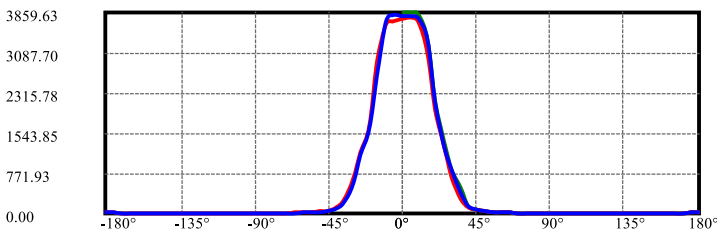

Physical Dimensions

Photometrics

For additional photometric information and IES files, please visit PrizmLighting.com

ZONAL LUMEN SUMMARY (3000K)

Zone	Lumens	%Lamp	%Fixt
0-30	1717.71	114.51%	84.47%
0-40	1932.13	128.81%	95.02%
0-60	2007.39	133.83%	98.72%
0-90	2024.55	134.97%	99.56%
0-120	2024.56	134.97%	99.56%
0-180	2033.43	135.56%	100.00%
60-90	27.52	1.83%	1.35%
90-120	0.05	0.00%	0.00%
90-130	0.14	0.01%	0.01%
90-150	2.31	0.15%	0.11%
90-180	8.61	0.57%	0.42%
0-28.14	1626.74	108.45%	80.00%

LUX DISTANCE CURVE (3000K)

Max , Ave Beam angle of C30 plane 40.27

LUX DISTRIBUTION CURVE (3000K)

ISO CANDELA DIAGRAM (3000K)

[Unit:cd]
Imax:3859.63

- (10%Imax) 385.963
- (20%Imax) 771.925
- (30%Imax) 1157.89
- (40%Imax) 1543.85
- (50%Imax) 1929.81
- (60%Imax) 2315.78
- (70%Imax) 2701.74
- (80%Imax) 3087.7
- (90%Imax) 3473.66