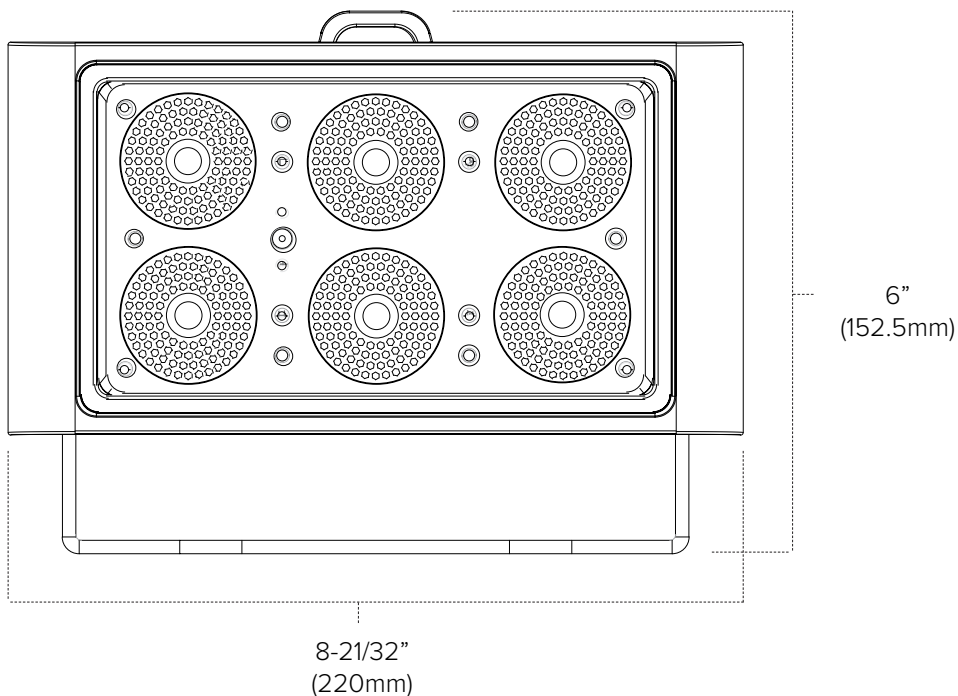

Physical Dimensions

Photometrics

For additional photometric information and IES files, please visit PrizmLighting.com

ZONAL LUMEN SUMMARY (3000K)

Zone	Lumens	%Lamp	%Fixt
0-30	1717.71	114.51%	84.47%
0-40	1932.13	128.81%	95.02%
0-60	2007.39	133.83%	98.72%
0-90	2024.55	134.97%	99.56%
0-120	2024.56	134.97%	99.56%
0-180	2033.43	135.56%	100.00%
60-90	27.52	1.83%	1.35%
90-120	0.05	0.00%	0.00%
90-130	0.14	0.01%	0.01%
90-150	2.31	0.15%	0.11%
90-180	8.61	0.57%	0.42%
0-28.14	1626.74	108.45%	80.00%

LUX DISTANCE CURVE (3000K)