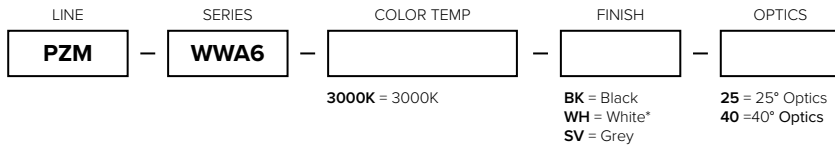

Quick-Ship Order Information

FIXTURE	ITEM NUMBER
3000K A6 ARRAY WALL WASHER, 100-240V, 33W, 40° OPTICS 220X152X85MM, BLACK FINISH	PZM-WWA6-3000K-BK
RGBW A6 ARRAY WALL WASHER, 100-240V, 39W, 40° OPTICS 220X152X85MM, BLACK FINISH	PZM-WWA6-RGBW-BK
RGB A6 ARRAY WALL WASHER, 100-240V, 38W, 40° OPTICS 220X152X85MM, BLACK FINISH	PZM-WWA6-RGB-BK
ACCESSORY	ITEM NUMBER
POWER + SIGNAL SPLITTER FOR WALL WASHERS (15FT 6PIN LEAD, 3FT POWER BARE WIRE, 3FT DMX BARE WIRE)	PZM-WW-PSL-15FT
1FT POWER + SIGNAL LINKING CABLE (6PIN)	PZM-WW-JUMP1-BK
3FT POWER + SIGNAL LINKING CABLE (6PIN)	PZM-WW-JUMP3-BK
6FT POWER + SIGNAL LINKING CABLE (6PIN)	PZM-WW-JUMP6-BK
20FT POWER + SIGNAL LINKING CABLE (6PIN)	PZM-WW-JUMP20-BK
3FT SIGNAL EXTENSION FOR WALL WASHERS (6PIN TO BARE WIRE)	PZM-WW-SIGEXTEND-BK
XLR3 TO XLR5 ADAPTER (BAG OF 2)	PZM-WW-XLR3-XLR5
SIGNAL TERMINATION END FOR WALL WASHERS (6PIN)	PZM-WW-SIGEND6PIN
POLE CLAMP WITH SAFETY CABLE FOR WALL WASHERS	PZM-WW-PCLMP

Special Order Information

Please allow 12-16 weeks for special order items

*MOQs may apply.

Control

DMX 512 Protocol
Requires RDM (Remote Device Management) to address each fixture. Each fixture is factory set to ID=001.

CCT	3000K	RGB	RGBW
Data Protocol	DMX512; RDM Required for address		
DMX Channel	1 Channel (2 Channels for Strobe)	3 Channels (5 Channels for Strobe)	4 Channels (6 Channels for Strobe)

NOTES