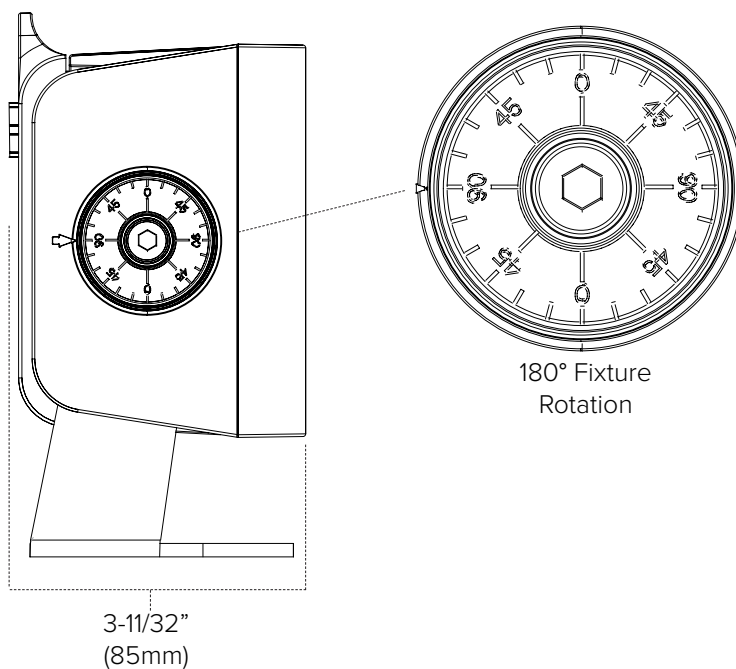

Physical Dimensions

Photometrics

For additional photometric information and IES files, please visit PrizmLighting.com

ZONAL LUMEN SUMMARY (3000K)

Zone	Lumens	%Lamp	%Fixt
0-30	1717.71	114.51%	84.47%
0-40	1932.13	128.81%	95.02%
0-60	2007.39	133.83%	98.72%
0-90	2024.55	134.97%	99.56%
0-120	2024.56	134.97%	99.56%
0-180	2033.43	135.56%	100.00%
60-90	27.52	1.83%	1.35%
90-120	0.05	0.00%	0.00%
90-130	0.14	0.01%	0.01%
90-150	2.31	0.15%	0.11%
90-180	8.61	0.57%	0.42%
0-28.14	1626.74	108.45%	80.00%

LUX DISTANCE CURVE (3000K)