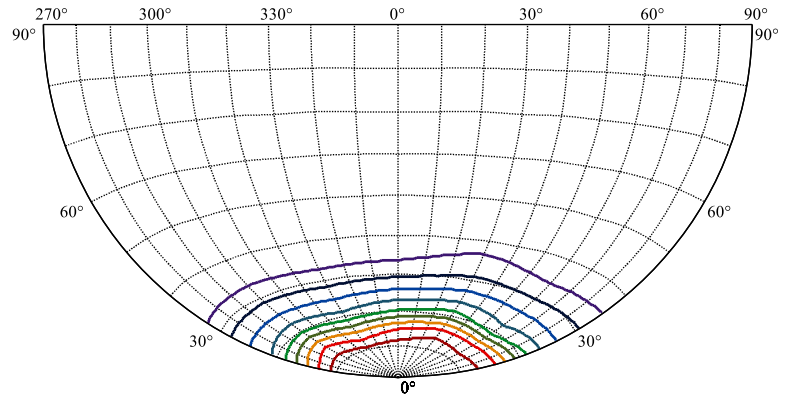

Physical Dimensions

Photometrics

For additional photometric information and IES files, please visit PrizmLighting.com

ZONAL LUMEN SUMMARY (3000K)

Zone	Lumens	%Lamp	%Fixt
0-30	1717.71	114.51%	84.47%
0-40	1932.13	128.81%	95.02%
0-60	2007.39	133.83%	98.72%
0-90	2024.55	134.97%	99.56%
0-120	2024.56	134.97%	99.56%
0-180	2033.43	135.56%	100.00%
60-90	27.52	1.83%	1.35%
90-120	0.05	0.00%	0.00%
90-130	0.14	0.01%	0.01%
90-150	2.31	0.15%	0.11%
90-180	8.61	0.57%	0.42%
0-28.14	1626.74	108.45%	80.00%

LUX DISTANCE CURVE (3000K)

Max , Ave Beam angle of C30 plane 40.27

LUX DISTRIBUTION CURVE (3000K)

ISO CANDELA DIAGRAM (3000K)

[Unit:cd]
Imax:3859.63

- (10%Imax) 385.963
- (20%Imax) 771.925
- (30%Imax) 1157.89
- (40%Imax) 1543.85
- (50%Imax) 1929.81
- (60%Imax) 2315.78
- (70%Imax) 2701.74
- (80%Imax) 3087.7
- (90%Imax) 3473.66