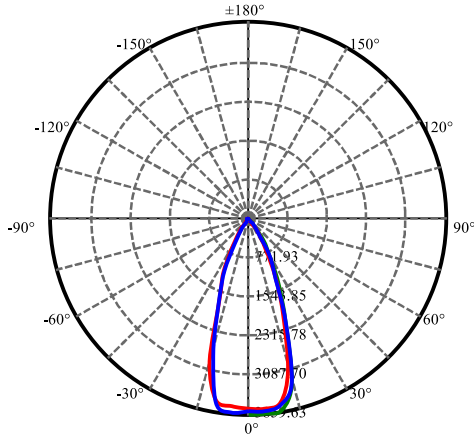

Physical Dimensions

Photometrics

For additional photometric information and IES files, please visit PrizmLighting.com

ZONAL LUMEN SUMMARY (3000K)

Zone	Lumens	%Lamp	%Fixt
0-30	1717.71	114.51%	84.47%
0-40	1932.13	128.81%	95.02%
0-60	2007.39	133.83%	98.72%
0-90	2024.55	134.97%	99.56%
0-120	2024.56	134.97%	99.56%
0-180	2033.43	135.56%	100.00%
60-90	27.52	1.83%	1.35%
90-120	0.05	0.00%	0.00%
90-130	0.14	0.01%	0.01%
90-150	2.31	0.15%	0.11%
90-180	8.61	0.57%	0.42%
0-28.14	1626.74	108.45%	80.00%

LUX DISTANCE CURVE (3000K)

Max , Ave Beam angle of C30 plane 40.27

LUX DISTRIBUTION CURVE (3000K)

ISO CANDELA DIAGRAM (3000K)

[Unit:cd]
Imax:3859.63

- (10%Imax) 385.963
- (20%Imax) 771.925
- (30%Imax) 1157.89
- (40%Imax) 1543.85
- (50%Imax) 1929.81
- (60%Imax) 2315.78
- (70%Imax) 2701.74
- (80%Imax) 3087.7
- (90%Imax) 3473.66