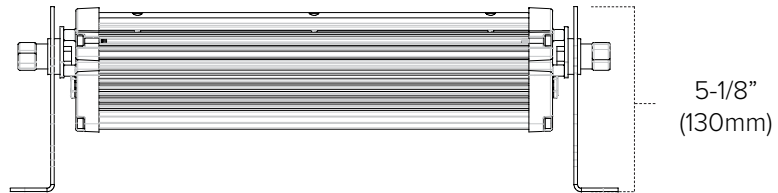

Physical Dimensions

180° Fixture
Rotation