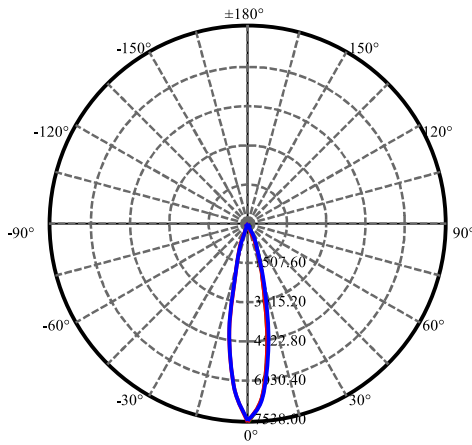

Physical Dimensions

180° Fixture
Rotation

Photometrics

For additional photometric information and IES files, please visit PrizmLighting.com

ZONAL LUMEN SUMMARY (3000K)

Zone	Lumens	%Lamp	%Fixt
0-30	1363.54	90.90%	95.43%
0-40	1396.02	93.07%	97.70%
0-60	1416.42	94.43%	99.13%
0-90	1422.95	94.86%	99.59%
0-120	1422.95	94.86%	99.59%
0-180	1428.86	95.26%	100.00%
60-90	9.78	0.65%	0.68%
90-120	0.01	0.00%	0.00%
90-130	0.01	0.00%	0.00%
90-150	0.68	0.05%	0.05%
90-180	5.63	0.38%	0.39%
0-19.29	1143.09	76.21%	80.00%

LUX DISTANCE CURVE (3000K)

Max , Ave Beam angle of C0 plane 24.87

LUX DISTRIBUTION CURVE (3000K)

C0(Max): —
 C0/C180: —
 C90/C270: —

ISO CANDELA DIAGRAM (3000K)

[Unit:cd]
 I_{max}:7538.00
 (10%I_{max}) 753.8
 (20%I_{max}) 1507.6
 (30%I_{max}) 2261.4
 (40%I_{max}) 3015.2
 (50%I_{max}) 3769
 (60%I_{max}) 4522.8
 (70%I_{max}) 5276.6
 (80%I_{max}) 6030.4
 (90%I_{max}) 6784.2