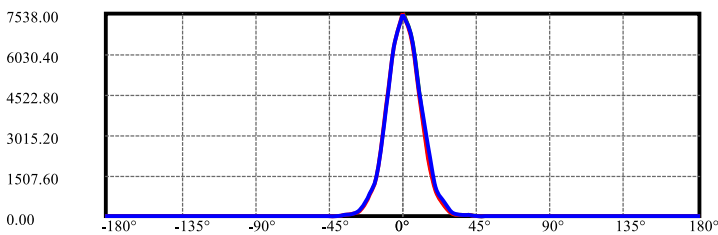

Technical Information

CCT	3000K	RGB	RGBW
Input Voltage Range	100-240V AC, 50/60Hz		
Max Power	23.8W	24.1W	23.7W
Power Factor	0.98	0.98	0.98
Input Current	0.2443A	0.23A	0.23A
Drive Current	1.5A	0.5A	0.5A
Max Power Linking	38 units		
Max Signal Linking	30 units (use PZM-WW-SIGADPT-BK)		
Max Lumens	1225Lm	730Lm	750Lm
Dimming	0-100%		
Strobe	0-20Hz		
Data Protocol	DMX512; RDM Required for address		
DMX Channel	1 Channel (2 Channels for Strobe) 1 Set of 6 LEDs	3 Channels (5 Channels for Strobe) 1 Set of 6 LEDs	4 Channels (6 Channels for Strobe) 1 Set of 6 LEDs
Optics	25° Standard		
Net Weight	2.54Kg (5.6Lbs)		
Working Temp	-20°C (-4°F) ~ 45° (113°F)		
IP Grade	IP65		
Safety Rating	cETLus Listed; Wet locations		
Rated Life	50,000 Hours		

Physical Dimensions

180° Fixture
Rotation

Photometrics

For additional photometric information and IES files, please visit PrizmLighting.com

ZONAL LUMEN SUMMARY (3000K)

Zone	Lumens	%Lamp	%Fixt
0-30	1363.54	90.90%	95.43%
0-40	1396.02	93.07%	97.70%
0-60	1416.42	94.43%	99.13%
0-90	1422.95	94.86%	99.59%
0-120	1422.95	94.86%	99.59%
0-180	1428.86	95.26%	100.00%
60-90	9.78	0.65%	0.68%
90-120	0.01	0.00%	0.00%
90-130	0.01	0.00%	0.00%
90-150	0.68	0.05%	0.05%
90-180	5.63	0.38%	0.39%
0-19.29	1143.09	76.21%	80.00%

LUX DISTANCE CURVE (3000K)

Max , Ave Beam angle of C0 plane 24.87

LUX DISTRIBUTION CURVE (3000K)

C0(Max): —
 C0/C180: —
 C90/C270: —

ISO CANDELA DIAGRAM (3000K)

[Unit:cd]
 I_{max}:7538.00
 (10%I_{max}) 753.8
 (20%I_{max}) 1507.6
 (30%I_{max}) 2261.4
 (40%I_{max}) 3015.2
 (50%I_{max}) 3769
 (60%I_{max}) 4522.8
 (70%I_{max}) 5276.6
 (80%I_{max}) 6030.4
 (90%I_{max}) 6784.2