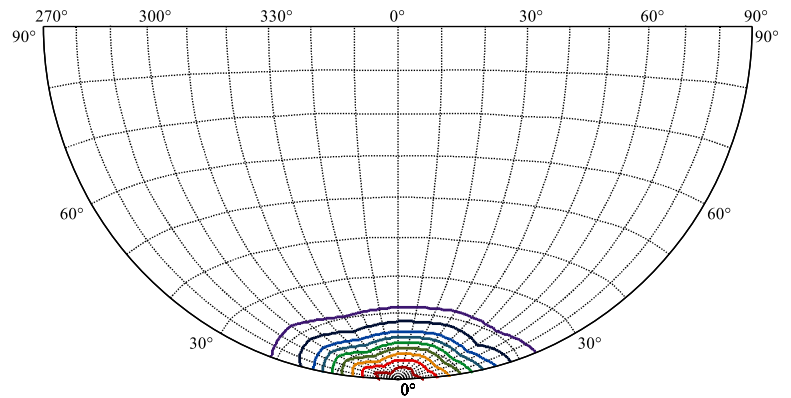

Physical Dimensions

180° Fixture
Rotation

Photometrics

For additional photometric information and IES files, please visit PrizmLighting.com

ZONAL LUMEN SUMMARY (3000K)

Zone	Lumens	%Lamp	%Fixt
0-30	1363.54	90.90%	95.43%
0-40	1396.02	93.07%	97.70%
0-60	1416.42	94.43%	99.13%
0-90	1422.95	94.86%	99.59%
0-120	1422.95	94.86%	99.59%
0-180	1428.86	95.26%	100.00%
60-90	9.78	0.65%	0.68%
90-120	0.01	0.00%	0.00%
90-130	0.01	0.00%	0.00%
90-150	0.68	0.05%	0.05%
90-180	5.63	0.38%	0.39%
0-19.29	1143.09	76.21%	80.00%

LUX DISTANCE CURVE (3000K)

Max , Ave Beam angle of C0 plane 24.87

LUX DISTRIBUTION CURVE (3000K)

C0(Max): —
 C0/C180: —
 C90/C270: —

ISO CANDELA DIAGRAM (3000K)

[Unit:cd]
 I_{max}:7538.00
 (10%I_{max}) 753.8
 (20%I_{max}) 1507.6
 (30%I_{max}) 2261.4
 (40%I_{max}) 3015.2
 (50%I_{max}) 3769
 (60%I_{max}) 4522.8
 (70%I_{max}) 5276.6
 (80%I_{max}) 6030.4
 (90%I_{max}) 6784.2