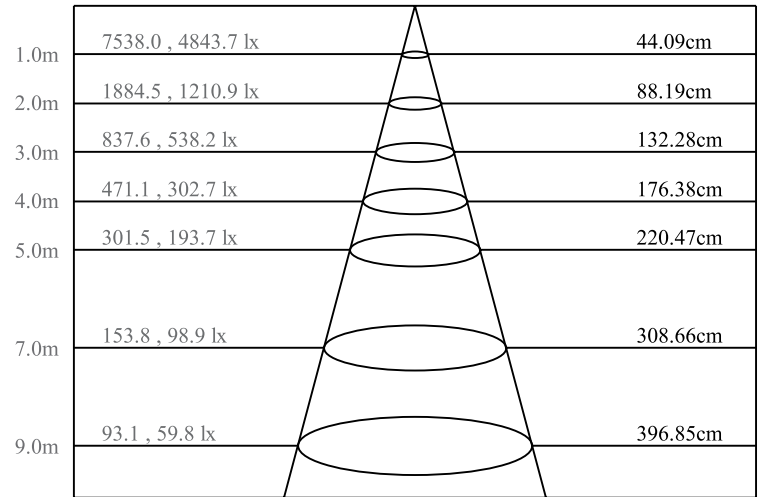

Physical Dimensions

180° Fixture
Rotation

Photometrics

For additional photometric information and IES files, please visit PrizmLighting.com

ZONAL LUMEN SUMMARY (3000K)

Zone	Lumens	%Lamp	%Fixt
0-30	1363.54	90.90%	95.43%
0-40	1396.02	93.07%	97.70%
0-60	1416.42	94.43%	99.13%
0-90	1422.95	94.86%	99.59%
0-120	1422.95	94.86%	99.59%
0-180	1428.86	95.26%	100.00%
60-90	9.78	0.65%	0.68%
90-120	0.01	0.00%	0.00%
90-130	0.01	0.00%	0.00%
90-150	0.68	0.05%	0.05%
90-180	5.63	0.38%	0.39%
0-19.29	1143.09	76.21%	80.00%

LUX DISTANCE CURVE (3000K)

Max , Ave Beam angle of C0 plane 24.87

LUX DISTRIBUTION CURVE (3000K)

C0(Max): —
 C0/C180: —
 C90/C270: —

ISO CANDELA DIAGRAM (3000K)

[Unit:cd]
 I_{max}:7538.00
 (10%I_{max}) 753.8
 (20%I_{max}) 1507.6
 (30%I_{max}) 2261.4
 (40%I_{max}) 3015.2
 (50%I_{max}) 3769
 (60%I_{max}) 4522.8
 (70%I_{max}) 5276.6
 (80%I_{max}) 6030.4
 (90%I_{max}) 6784.2