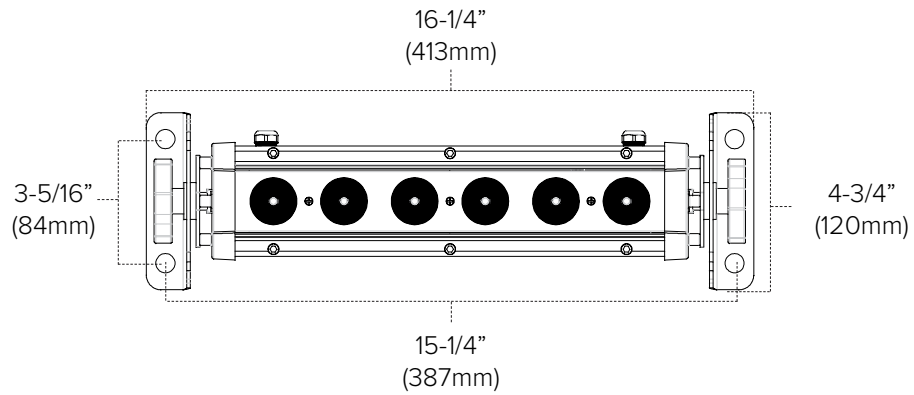

Physical Dimensions

180° Fixture
Rotation