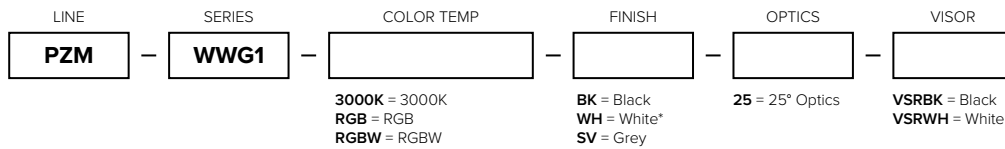

Quick-Ship Order Information

FIXTURE	ITEM NUMBER
3000K G1 1FT LINEAR WALL WASHER, 90-120V, 23.8W, 25° OPTICS 413X120X130MM, SILVER FINISH	PZM-WWG1-3000K-SV
RGB G1 1FT LINEAR WALL WASHER, 90-120V, 24.1W, 25° OPTICS 413X120X130MM, SILVER FINISH	PZM-WWG1-RGB-SV
RGBW G1 1FT LINEAR WALL WASHER, 90-120V, 23.7W, 25° OPTICS 413X120X130MM, GREY FINISH	PZM-WWG1-RGBW-SV
ACCESSORY	ITEM NUMBER
POWER + SIGNAL SPLITTER FOR WALL WASHERS (15FT 6PIN LEAD, 3FT POWER BARE WIRE, 3FT DMX BARE WIRE)	PZM-WW-PSL-15FT
1FT POWER + SIGNAL LINKING CABLE (6PIN)	PZM-WW-JUMP1-BK
3FT POWER + SIGNAL LINKING CABLE (6PIN)	PZM-WW-JUMP3-BK
6FT POWER + SIGNAL LINKING CABLE (6PIN)	PZM-WW-JUMP6-BK
20FT POWER + SIGNAL LINKING CABLE (6PIN)	PZM-WW-JUMP20-BK
3FT SIGNAL EXTENSION FOR WALL WASHERS (6PIN TO BARE WIRE)	PZM-WW-SIGEXTEND-BK
XLR3 TO XLR5 ADAPTER (BAG OF 2)	PZM-WW-XLR3-XLR5
SIGNAL TERMINATION END FOR WALL WASHERS (6PIN)	PZM-WW-SIGEND6PIN
POLE CLAMP WITH SAFETY CABLE FOR WALL WASHERS	PZM-WW-PCLMP

Special Order Information

Please allow 12-16 weeks for special order items

Control

DMX 512 Protocol
Requires RDM (Remote Device Management) to address each fixture. Each fixture is factory set to ID=001.

CCT	3000K	RGB	RGBW
Data Protocol	DMX512; RDM Required for address		
DMX Channel	1 Channel (2 Channels for Strobe) 1 Set of 6 LEDs	3 Channels (5 Channels for Strobe) 1 Set of 6 LEDs	4 Channels (6 Channels for Strobe) 1 Set of 6 LEDs

NOTES