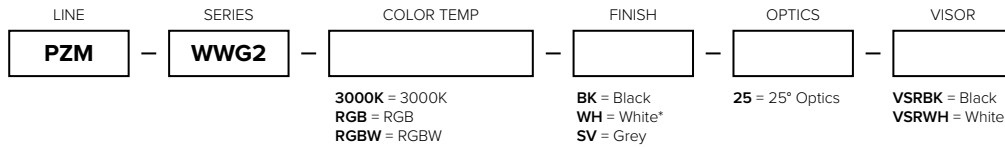

Accessory Information

ACCESSORY	ITEM NUMBER
POWER + SIGNAL SPLITTER FOR WALL WASHERS (15FT 6PIN LEAD, 3FT POWER BARE WIRE, 3FT DMX BARE WIRE)	PZM-WW-PSL-15FT
1FT POWER + SIGNAL LINKING CABLE (6PIN)	PZM-WW-JUMP1-BK
3FT POWER + SIGNAL LINKING CABLE (6PIN)	PZM-WW-JUMP3-BK
6FT POWER + SIGNAL LINKING CABLE (6PIN)	PZM-WW-JUMP6-BK
20FT POWER + SIGNAL LINKING CABLE (6PIN)	PZM-WW-JUMP20-BK
3FT SIGNAL EXTENSION FOR WALL WASHERS (6PIN TO BARE WIRE)	PZM-WW-SIGEXTEND-BK
XLR3 TO XLR5 ADAPTER (BAG OF 2)	PZM-WW-XLR3-XLR5
SIGNAL TERMINATION END FOR WALL WASHERS (6PIN)	PZM-WW-SIGEND6PIN
POLE CLAMP WITH SAFETY CABLE FOR WALL WASHERS	PZM-WW-PCLMP

Special Order Information

Please allow 12-16 weeks for special order items

*MOQs may apply.

Control

DMX 512 Protocol

Requires RDM (Remote Device Management) to address each fixture. Each fixture is factory set to ID=001.

CCT	3000K	RGB	RGBW
Data Protocol	DMX512; RDM Required for address		
DMX Channel	2 Channels (4 Channels for Strobe) 2 Sets of 6 LEDs	6 Channels (8 Channels for Strobe) 2 Sets of 6 LEDs	8 Channel (10 Channels for Strobe) 2 Sets of 6 LEDs

NOTES