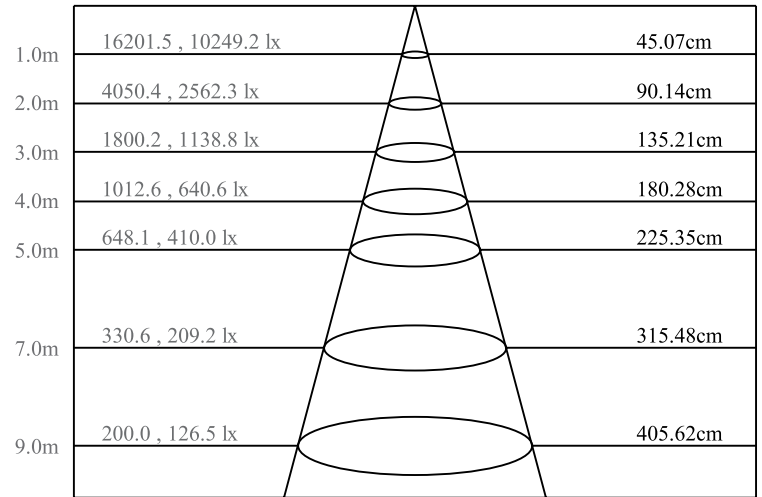

Physical Dimensions

180° Fixture Rotation

Photometrics

For additional photometric information and IES files, please visit PrizmLighting.com

ZONAL LUMEN SUMMARY (3000K)

Zone	Lumens	%Lamp	%Fixt
0-30	2905.25	96.84%	95.69%
0-40	2968.99	98.97%	97.79%
0-60	3010.01	100.33%	99.14%
0-90	3022.76	100.76%	99.56%
0-120	3022.76	100.76%	99.56%
0-180	3036.09	101.20%	100.00%
60-90	19.30	0.64%	0.64%
90-120	0.04	0.00%	0.00%
90-130	0.09	0.00%	0.00%
90-150	1.87	0.06%	0.06%
90-180	12.74	0.42%	0.42%
0-18.81	2428.87	80.96%	80.00%

LUX DISTANCE CURVE (3000K)

Max , Ave Beam angle of C60 plane 25.40

LUX DISTRIBUTION CURVE (3000K)

C60(Max): —
 C0/C180: —
 C90/C270: —

ISO CANDELA DIAGRAM (3000K)

[Unit:cd]
 I_{max}:16201.47

- (10%I_{max}) 1620.15 —
- (20%I_{max}) 3240.29 —
- (30%I_{max}) 4860.44 —
- (40%I_{max}) 6480.59 —
- (50%I_{max}) 8100.73 —
- (60%I_{max}) 9720.88 —
- (70%I_{max}) 11341 —
- (80%I_{max}) 12961.2 —
- (90%I_{max}) 14581.3 —