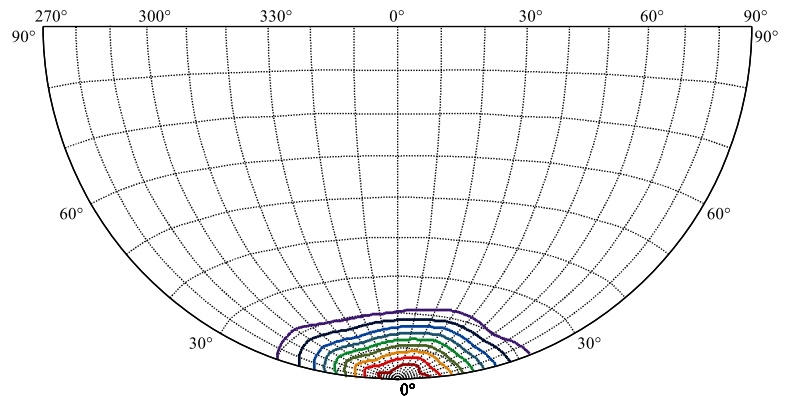

Physical Dimensions

180° Fixture Rotation

Photometrics

For additional photometric information and IES files, please visit PrizmLighting.com

ZONAL LUMEN SUMMARY (3000K)

Zone	Lumens	%Lamp	%Fixt
0-30	2905.25	96.84%	95.69%
0-40	2968.99	98.97%	97.79%
0-60	3010.01	100.33%	99.14%
0-90	3022.76	100.76%	99.56%
0-120	3022.76	100.76%	99.56%
0-180	3036.09	101.20%	100.00%
60-90	19.30	0.64%	0.64%
90-120	0.04	0.00%	0.00%
90-130	0.09	0.00%	0.00%
90-150	1.87	0.06%	0.06%
90-180	12.74	0.42%	0.42%
0-18.81	2428.87	80.96%	80.00%

LUX DISTANCE CURVE (3000K)

Max , Ave Beam angle of C60 plane 25.40

LUX DISTRIBUTION CURVE (3000K)

C60(Max): —
 C0/C180: —
 C90/C270: —

ISO CANDELA DIAGRAM (3000K)

[Unit:cd]
 I_{max}:16201.47

- (10%I_{max}) 1620.15 —
- (20%I_{max}) 3240.29 —
- (30%I_{max}) 4860.44 —
- (40%I_{max}) 6480.59 —
- (50%I_{max}) 8100.73 —
- (60%I_{max}) 9720.88 —
- (70%I_{max}) 11341 —
- (80%I_{max}) 12961.2 —
- (90%I_{max}) 14581.3 —