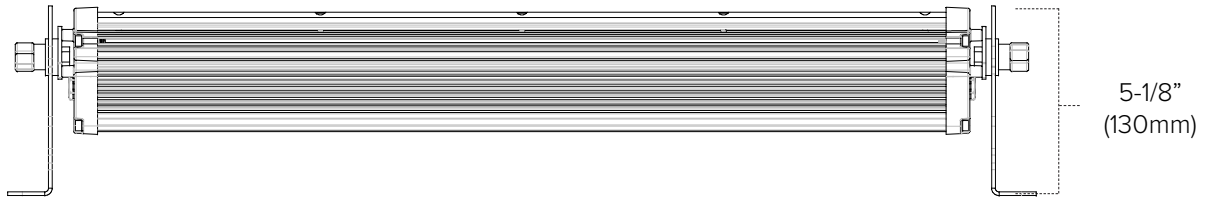

Physical Dimensions

180° Fixture Rotation