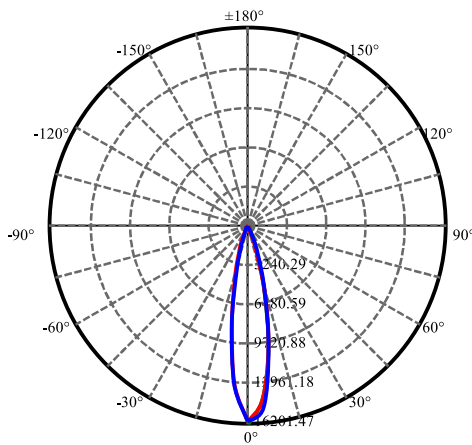

Physical Dimensions

180° Fixture Rotation

Photometrics

For additional photometric information and IES files, please visit PrizmLighting.com

ZONAL LUMEN SUMMARY (3000K)

Zone	Lumens	%Lamp	%Fixt
0-30	2905.25	96.84%	95.69%
0-40	2968.99	98.97%	97.79%
0-60	3010.01	100.33%	99.14%
0-90	3022.76	100.76%	99.56%
0-120	3022.76	100.76%	99.56%
0-180	3036.09	101.20%	100.00%
60-90	19.30	0.64%	0.64%
90-120	0.04	0.00%	0.00%
90-130	0.09	0.00%	0.00%
90-150	1.87	0.06%	0.06%
90-180	12.74	0.42%	0.42%
0-18.81	2428.87	80.96%	80.00%

LUX DISTANCE CURVE (3000K)

Max , Ave Beam angle of C60 plane 25.40

LUX DISTRIBUTION CURVE (3000K)

C60(Max): —
 C0/C180: —
 C90/C270: —

ISO CANDELA DIAGRAM (3000K)

[Unit:cd]
 I_{max}:16201.47

- (10%I_{max}) 1620.15 —
- (20%I_{max}) 3240.29 —
- (30%I_{max}) 4860.44 —
- (40%I_{max}) 6480.59 —
- (50%I_{max}) 8100.73 —
- (60%I_{max}) 9720.88 —
- (70%I_{max}) 11341 —
- (80%I_{max}) 12961.2 —
- (90%I_{max}) 14581.3 —