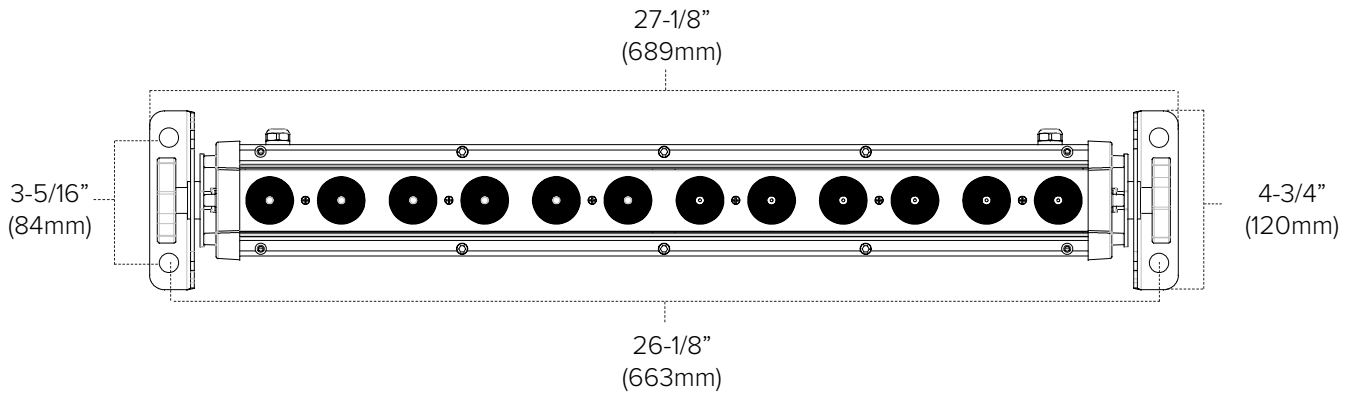

Physical Dimensions

180° Fixture Rotation