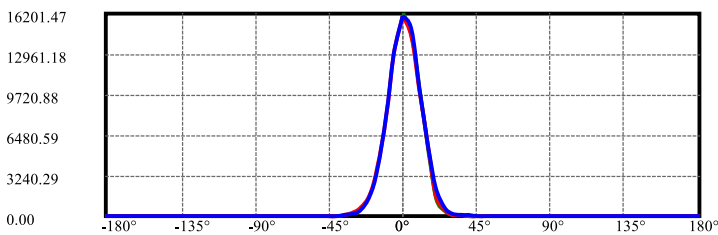

Technical Information

CCT	3000K	RGB	RGBW
Input Voltage Range	100-240V AC, 50/60Hz		
Max Power	48.5W	48.8W	49.1W
Power Factor	0.99	0.99	0.99
Input Current	0.49A	0.48A	0.48A
Drive Current	1.5A	0.5A	0.5A
Max Power Linking	18 units		
Max Signal Linking	30 units (use PZM-WW-SIGADPT-BK)		
Max Lumens	3000Lm	1400Lm	1400Lm
Dimming	0-100%		
Strobe	0-20Hz		
Data Protocol	DMX512; RDM Required for address		
DMX Channel	2 Channels (4 Channels for Strobe) 2 Sets of 6 LEDs	6 Channels (8 Channels for Strobe) 2 Sets of 6 LEDs	8 Channel (10 Channels for Strobe) 2 Sets of 6 LEDs
Optics	25° Standard		
Net Weight	3.94Kg (8.7Lbs)		
Working Temp	-20°C (-4°F) ~ 45° (113°F)		
IP Grade	IP65		
Safety Rating	cULus Listed; Wet locations		
Rated Life	50,000 Hours		

Physical Dimensions

180° Fixture Rotation

Photometrics

For additional photometric information and IES files, please visit PrizmLighting.com

ZONAL LUMEN SUMMARY (3000K)

Zone	Lumens	%Lamp	%Fixt
0-30	2905.25	96.84%	95.69%
0-40	2968.99	98.97%	97.79%
0-60	3010.01	100.33%	99.14%
0-90	3022.76	100.76%	99.56%
0-120	3022.76	100.76%	99.56%
0-180	3036.09	101.20%	100.00%
60-90	19.30	0.64%	0.64%
90-120	0.04	0.00%	0.00%
90-130	0.09	0.00%	0.00%
90-150	1.87	0.06%	0.06%
90-180	12.74	0.42%	0.42%
0-18.81	2428.87	80.96%	80.00%

LUX DISTANCE CURVE (3000K)

Max , Ave Beam angle of C60 plane 25.40

LUX DISTRIBUTION CURVE (3000K)

C60(Max): —
 C0/C180: —
 C90/C270: —

ISO CANDELA DIAGRAM (3000K)

[Unit:cd]
 I_{max}:16201.47

- (10%I_{max}) 1620.15 —
- (20%I_{max}) 3240.29 —
- (30%I_{max}) 4860.44 —
- (40%I_{max}) 6480.59 —
- (50%I_{max}) 8100.73 —
- (60%I_{max}) 9720.88 —
- (70%I_{max}) 11341 —
- (80%I_{max}) 12961.2 —
- (90%I_{max}) 14581.3 —