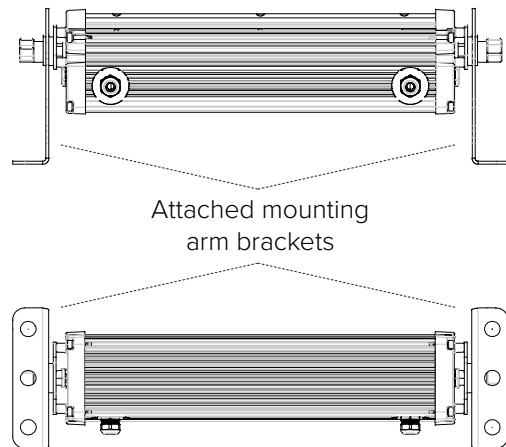

Physical Dimensions

Photometrics

For additional photometric information and IES files, please visit PrizmLighting.com

ZONAL LUMEN SUMMARY (3000K)

Zone	Lumens	%Lamp	%Fixt
0-30	5728.61	95.48%	95.46%
0-40	5867.48	97.79%	97.78%
0-60	5947.35	99.12%	99.11%
0-90	5973.28	99.55%	99.54%
0-120	5973.32	99.56%	99.54%
0-180	6000.79	100.01%	100.00%
60-90	38.70	0.64%	0.64%
90-120	0.16	0.00%	0.00%
90-130	0.37	0.01%	0.01%
90-150	4.56	0.08%	0.08%
90-180	26.41	0.44%	0.44%
0-19.33	4800.63	80.01%	80.00%

LUX DISTANCE CURVE (3000K)