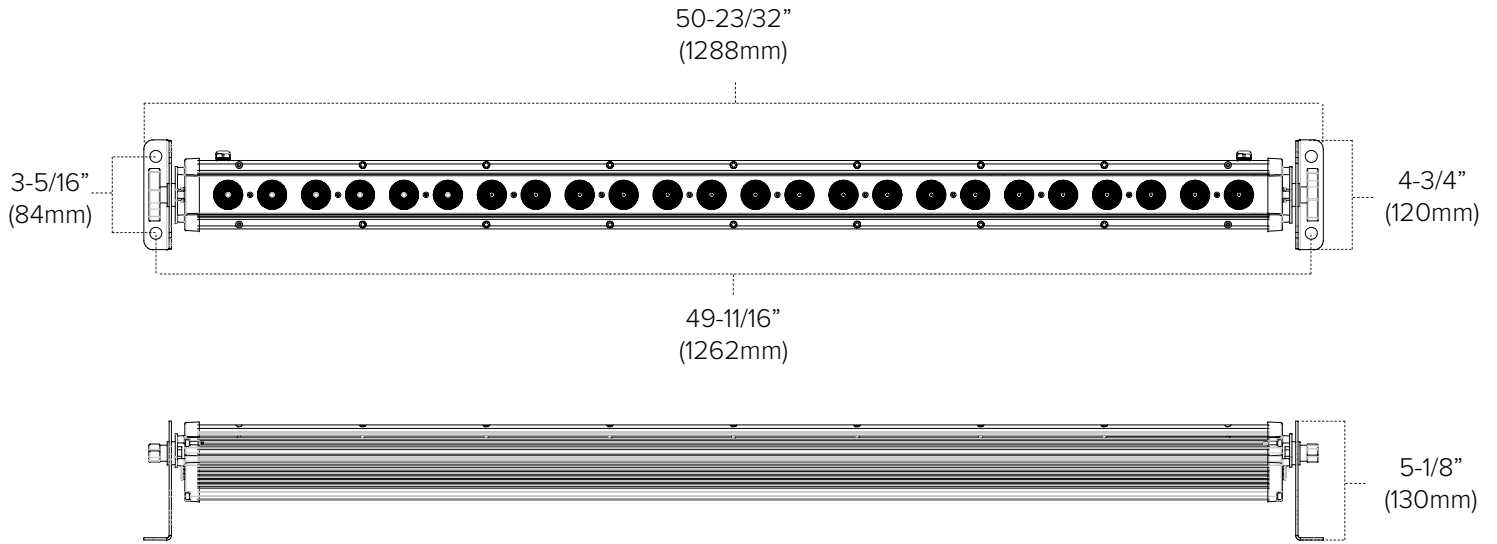

Physical Dimensions

Photometrics

For additional photometric information and IES files, please visit PrizmLighting.com

ZONAL LUMEN SUMMARY (3000K)

Zone	Lumens	%Lamp	%Fixt
0-30	5728.61	95.48%	95.46%
0-40	5867.48	97.79%	97.78%
0-60	5947.35	99.12%	99.11%
0-90	5973.28	99.55%	99.54%
0-120	5973.32	99.56%	99.54%
0-180	6000.79	100.01%	100.00%
60-90	38.70	0.64%	0.64%
90-120	0.16	0.00%	0.00%
90-130	0.37	0.01%	0.01%
90-150	4.56	0.08%	0.08%
90-180	26.41	0.44%	0.44%
0-19.33	4800.63	80.01%	80.00%

LUX DISTANCE CURVE (3000K)