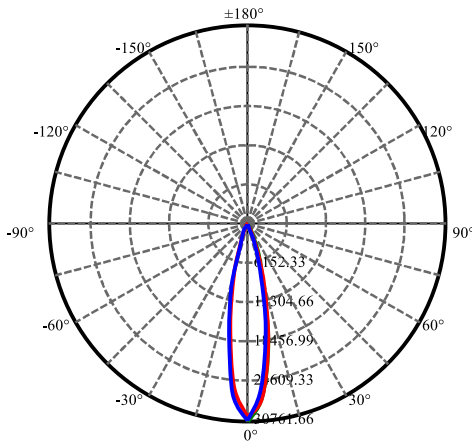

Physical Dimensions

Photometrics

For additional photometric information and IES files, please visit PrizmLighting.com

ZONAL LUMEN SUMMARY (3000K)

Zone	Lumens	%Lamp	%Fixt
0-30	5728.61	95.48%	95.46%
0-40	5867.48	97.79%	97.78%
0-60	5947.35	99.12%	99.11%
0-90	5973.28	99.55%	99.54%
0-120	5973.32	99.56%	99.54%
0-180	6000.79	100.01%	100.00%
60-90	38.70	0.64%	0.64%
90-120	0.16	0.00%	0.00%
90-130	0.37	0.01%	0.01%
90-150	4.56	0.08%	0.08%
90-180	26.41	0.44%	0.44%
0-19.33	4800.63	80.01%	80.00%

LUX DISTANCE CURVE (3000K)

Max , Ave Beam angle of C30 plane 25.49

LUX DISTRIBUTION CURVE (3000K)

C30(Max): —
 C0/C180: —
 C90/C270: —

ISO CANDELA DIAGRAM (3000K)

[Unit:cd]
 I_{max}:30761.66
 (10%I_{max}) 3076.17
 (20%I_{max}) 6152.33
 (30%I_{max}) 9228.5
 (40%I_{max}) 12304.7
 (50%I_{max}) 15380.8
 (60%I_{max}) 18457
 (70%I_{max}) 21533.2
 (80%I_{max}) 24609.3
 (90%I_{max}) 27685.5