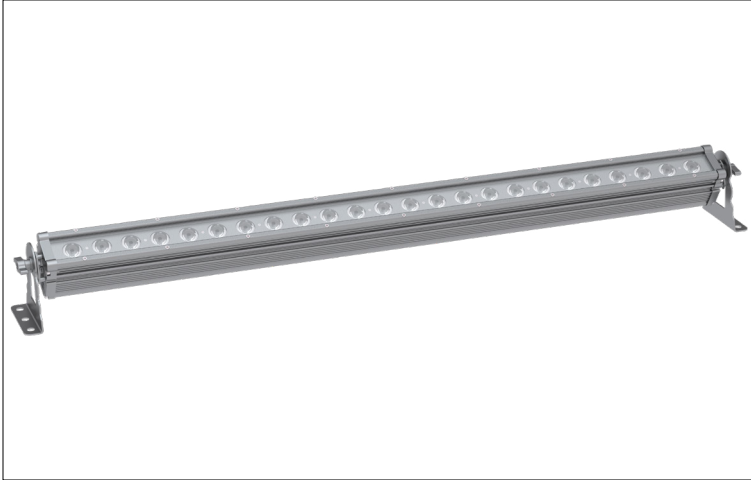

PROJECT:

TYPE:

LOCATION:

CAT:

Black

Silver

White

Black and White finishes are available as special order only

Description

Heavy duty 4ft linear wall washer in 3000K, RGB, or RGBW

Features

- 1x24 LED pattern with long-life, low-maintenance LEDs (addressable as 4 sets of 6 LEDs)
- Quick-ship & special order options available (please allow 12-16 weeks for special order options)
- Durable die-cast aluminum housing with IP65 rating
- Single cable power and signal linking
- DMX 512 Data protocol
- RDM Required to address - fixtures are factory set to ID=001
- Adjustable angle design and easy installation maximizes on site flexibility
- Additional optics and visor options available (special order only)

Mounting

Attached mounting arms

Applications

Commercial wall washing, entrance and facade lighting, seasonal & decorative displays, entertainment and event lighting, large scale and municipal installations, bridges and walkways