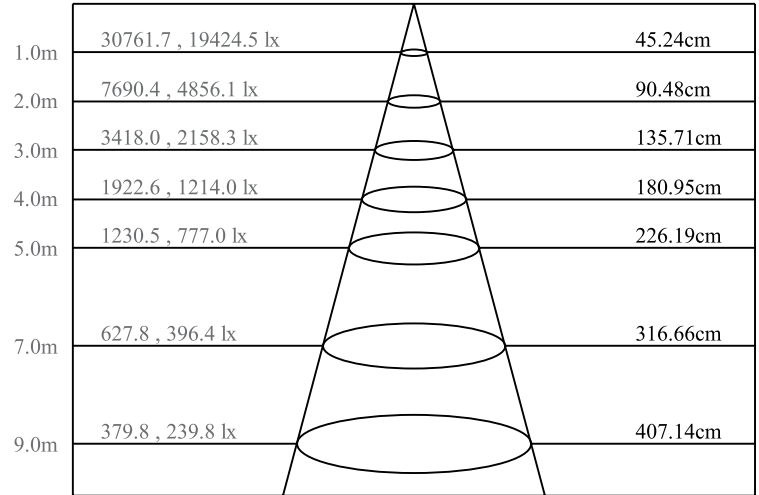

Physical Dimensions

Photometrics

For additional photometric information and IES files, please visit PrizmLighting.com

ZONAL LUMEN SUMMARY (3000K)

Zone	Lumens	%Lamp	%Fixt
0-30	5728.61	95.48%	95.46%
0-40	5867.48	97.79%	97.78%
0-60	5947.35	99.12%	99.11%
0-90	5973.28	99.55%	99.54%
0-120	5973.32	99.56%	99.54%
0-180	6000.79	100.01%	100.00%
60-90	38.70	0.64%	0.64%
90-120	0.16	0.00%	0.00%
90-130	0.37	0.01%	0.01%
90-150	4.56	0.08%	0.08%
90-180	26.41	0.44%	0.44%
0-19.33	4800.63	80.01%	80.00%

LUX DISTANCE CURVE (3000K)

Max , Ave Beam angle of C30 plane 25.49

LUX DISTRIBUTION CURVE (3000K)

C30(Max): —
 C0/C180: —
 C90/C270: —

ISO CANDELA DIAGRAM (3000K)

[Unit:cd]
 I_{max}:30761.66
 (10%I_{max}) 3076.17
 (20%I_{max}) 6152.33
 (30%I_{max}) 9228.5
 (40%I_{max}) 12304.7
 (50%I_{max}) 15380.8
 (60%I_{max}) 18457
 (70%I_{max}) 21533.2
 (80%I_{max}) 24609.3
 (90%I_{max}) 27685.5