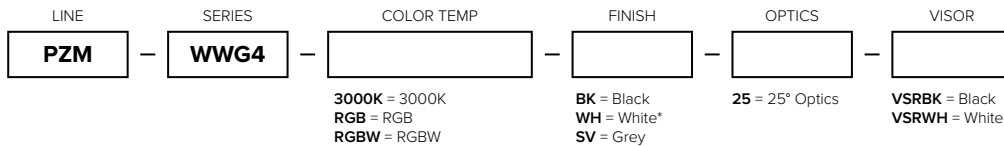

Quick-Ship Order Information

FIXTURE	ITEM NUMBER
3000K G4 4FT LINEAR WALL WASHER, 90-120V, 96W, 25° OPTICS 1288X120X130MM, SILVER FINISH	PZM-WWG4-3000K-SV
RGB G4 4FT LINEAR WALL WASHER, 90-120V, 97.8W, 25° OPTICS 1288X120X130MM, SILVER FINISH	PZM-WWG4-RGB-SV
RGBW G4 4FT LINEAR WALL WASHER, 90-120V, 96W, 25° OPTICS 1288X120X130MM, GREY FINISH	PZM-WWG4-RGBW-SV
ACCESSORY	ITEM NUMBER
VISOR FOR G4 4FT LINEAR WALL WASHER, SILVER FINISH	PZM-WWG4-VSR-SV
POWER + SIGNAL SPLITTER FOR WALL WASHERS (15FT 6PIN LEAD, 3FT POWER BARE WIRE, 3FT DMX BARE WIRE)	PZM-WW-PSL-15FT
1FT POWER + SIGNAL LINKING CABLE (6PIN)	PZM-WW-JUMP1-BK
3FT POWER + SIGNAL LINKING CABLE (6PIN)	PZM-WW-JUMP3-BK
6FT POWER + SIGNAL LINKING CABLE (6PIN)	PZM-WW-JUMP6-BK
20FT POWER + SIGNAL LINKING CABLE (6PIN)	PZM-WW-JUMP20-BK
3FT SIGNAL EXTENSION FOR WALL WASHERS (6PIN TO BARE WIRE)	PZM-WW-SIGEXTEND-BK
XLR3 TO XLR5 ADAPTER (BAG OF 2)	PZM-WW-XLR3-XLR5
SIGNAL TERMINATION END FOR WALL WASHERS (6PIN)	PZM-WW-SIGEND6PIN
POLE CLAMP WITH SAFETY CABLE FOR WALL WASHERS	PZM-WW-PCLMP

Special Order Information

Please allow 12-16 weeks for special order items

*MOQs may apply.

Control

DMX 512 Protocol

Requires RDM (Remote Device Management) to address each fixture. Each fixture is factory set to ID=001.

CCT	3000K	RGB	RGBW
Data Protocol	DMX512; RDM Required for address		
DMX Channel	4 Channels (6 Channels for Strobe) 4 Sets of 6 LEDs	12 Channels (14 Channels for Strobe) 4 Sets of 6 LEDs	16 Channels (18 Channels for Strobe) 4 Sets of 6 LEDs

NOTES