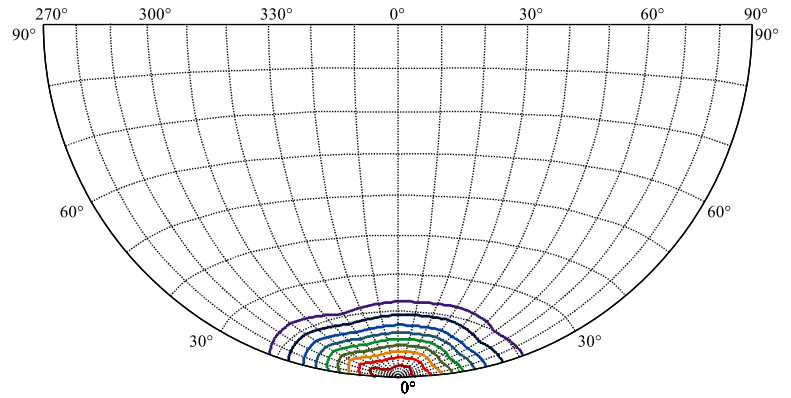

Physical Dimensions

Photometrics

For additional photometric information and IES files, please visit PrizmLighting.com

ZONAL LUMEN SUMMARY (3000K)

Zone	Lumens	%Lamp	%Fixt
0-30	5728.61	95.48%	95.46%
0-40	5867.48	97.79%	97.78%
0-60	5947.35	99.12%	99.11%
0-90	5973.28	99.55%	99.54%
0-120	5973.32	99.56%	99.54%
0-180	6000.79	100.01%	100.00%
60-90	38.70	0.64%	0.64%
90-120	0.16	0.00%	0.00%
90-130	0.37	0.01%	0.01%
90-150	4.56	0.08%	0.08%
90-180	26.41	0.44%	0.44%
0-19.33	4800.63	80.01%	80.00%

LUX DISTANCE CURVE (3000K)

Max , Ave Beam angle of C30 plane 25.49

LUX DISTRIBUTION CURVE (3000K)

C30(Max): —
 C0/C180: —
 C90/C270: —

ISO CANDELA DIAGRAM (3000K)

[Unit:cd]
 I_{max}:30761.66
 (10%I_{max}) 3076.17
 (20%I_{max}) 6152.33
 (30%I_{max}) 9228.5
 (40%I_{max}) 12304.7
 (50%I_{max}) 15380.8
 (60%I_{max}) 18457
 (70%I_{max}) 21533.2
 (80%I_{max}) 24609.3
 (90%I_{max}) 27685.5