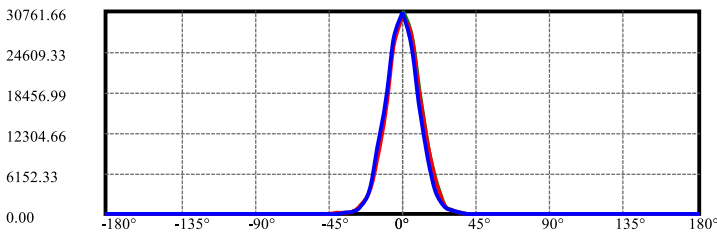

Technical Information

CCT	3000K	RGB	RGBW
Input Voltage Range	100-240V AC, 50/60Hz		
Max Power	96W	97.8W	96W
Power Factor	0.99	0.99	0.99
Input Current	0.99A	0.93A	0.92A
Drive Current	1.5A	0.5A	0.5A
Max Power Linking	9 units		
Max Signal Linking	30 units (use PZM-WW-SIGADPT-BK)		
Max Lumens	4800Lm	2700Lm	3100Lm
Dimming	0-100%		
Strobe	0-20Hz		
Data Protocol	DMX512; RDM Required for address		
DMX Channel	4 Channels (6 Channels for Strobe) 4 Sets of 6 LEDs	12 Channels (14 Channels for Strobe) 4 Sets of 6 LEDs	16 Channels (18 Channels for Strobe) 4 Sets of 6 LEDs
Optics	25° Standard		
Net Weight	7Kg (15.4Lbs)		
Working Temp	-20°C (-4°F) ~ 45° (113°F)		
IP Grade	IP65		
Safety Rating	cETLus Listed; Wet locations		
Rated Life	50,000 Hours		

Physical Dimensions

Photometrics

For additional photometric information and IES files, please visit PrizmLighting.com

ZONAL LUMEN SUMMARY (3000K)

Zone	Lumens	%Lamp	%Fixt
0-30	5728.61	95.48%	95.46%
0-40	5867.48	97.79%	97.78%
0-60	5947.35	99.12%	99.11%
0-90	5973.28	99.55%	99.54%
0-120	5973.32	99.56%	99.54%
0-180	6000.79	100.01%	100.00%
60-90	38.70	0.64%	0.64%
90-120	0.16	0.00%	0.00%
90-130	0.37	0.01%	0.01%
90-150	4.56	0.08%	0.08%
90-180	26.41	0.44%	0.44%
0-19.33	4800.63	80.01%	80.00%

LUX DISTANCE CURVE (3000K)

Max , Ave Beam angle of C30 plane 25.49

LUX DISTRIBUTION CURVE (3000K)

C30(Max): —
 C0/C180: —
 C90/C270: —

ISO CANDELA DIAGRAM (3000K)

[Unit:cd]
 I_{max}:30761.66
 (10%I_{max}) 3076.17
 (20%I_{max}) 6152.33
 (30%I_{max}) 9228.5
 (40%I_{max}) 12304.7
 (50%I_{max}) 15380.8
 (60%I_{max}) 18457
 (70%I_{max}) 21533.2
 (80%I_{max}) 24609.3
 (90%I_{max}) 27685.5